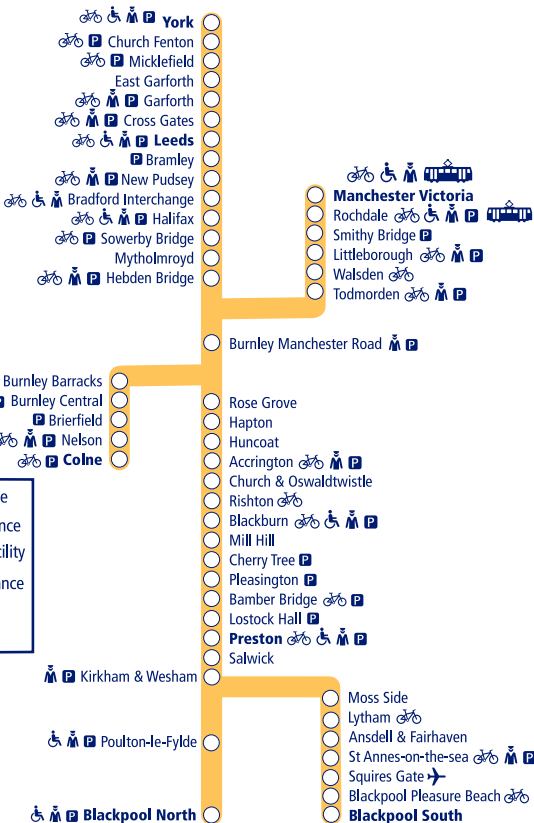

# Train times

17 May - 3 October 2026

9

## York, Leeds and Colne to Preston and Blackpool

- Parking available
- Staff in attendance
- Bicycle store facility
- Disabled assistance available
- Airport link

NORTHERN

Go do your thing

This timetable shows all our train services between **Colne and Preston/Blackpool**, and between **York/Leeds and Blackpool**. For trains between **Clitheroe, Blackburn and Manchester Victoria** see Timetable 12. The Northern service between **Blackpool and Preston** is shown in Timetable 13.

## How to read this timetable

Look down the left hand column for your departure station. Read across until you find a suitable departure time. Read down the column to find the arrival time at your destination. Through services are shown in bold type (this means you won't have to change trains). Connecting services are shown in light type. If you travel on a connecting service, change at the next station shown in bold or if you arrive on a connecting service, change at the last station shown in bold, unless a footnote advises otherwise.