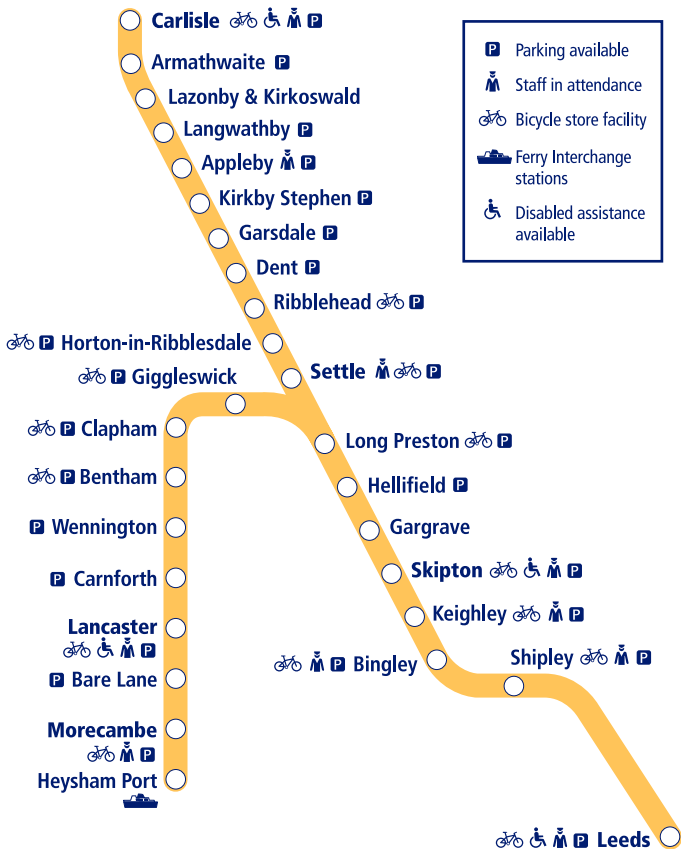

# Train times

17 May - 12 December 2026

7

## Leeds to Carlisle Leeds to Morecambe/ Heysham Port

NORTHERN

Go do your thing

This timetable is a summary of our train services between **Leeds** and **Carlisle** and between **Leeds** and **Morecambe/Heysham Port**. Other trains also run between **Leeds** and **Skipton**.

## How to read this timetable

Look down the left hand column for your departure station. Read across until you find a suitable departure time. Read down the column to find the arrival time at your destination. Through services are shown in bold type (this means you won't have to change trains). Connecting services are shown in light type. If you travel on a connecting service, change at the next station shown in bold or if you arrive on a connecting service, change at the last station shown in bold, unless a footnote advises otherwise.