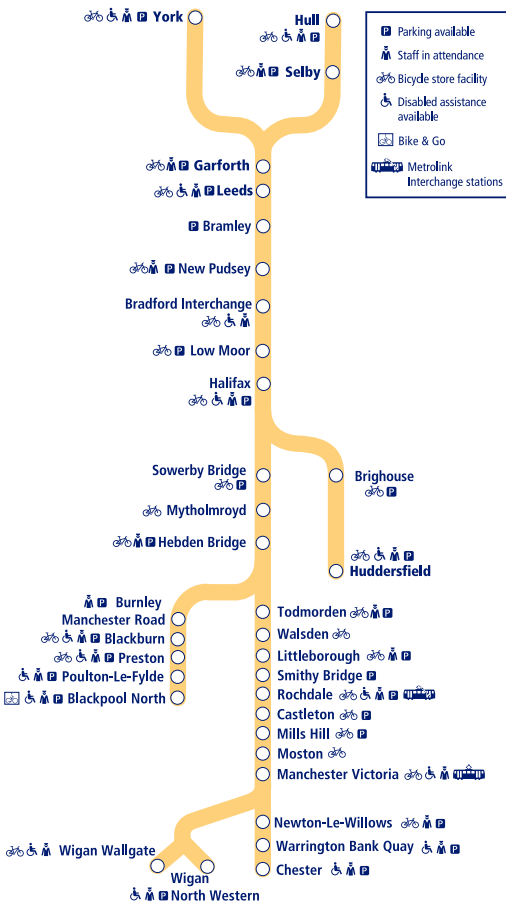

## Leeds to Manchester Victoria via Bradford Interchange

NORTHERN

Go do your thing

This timetable shows all our services on the **Calder Valley**. TransPennine Express also run other non-stop services between **Manchester Victoria – Leeds**. Trains between **York /Leeds** and **Blackpool** are shown in timetable 9.

## How to read this timetable

Look down the left hand column for your departure station. Read across until you find a suitable departure time. Read down the column to find the arrival time at your destination. Through services are shown in bold type (this means you won't have to change trains). Connecting services are shown in light type. If you travel on a connecting service, change at the next station shown in bold or if you arrive on a connecting service, change at the last station shown in bold, unless a footnote advises otherwise.