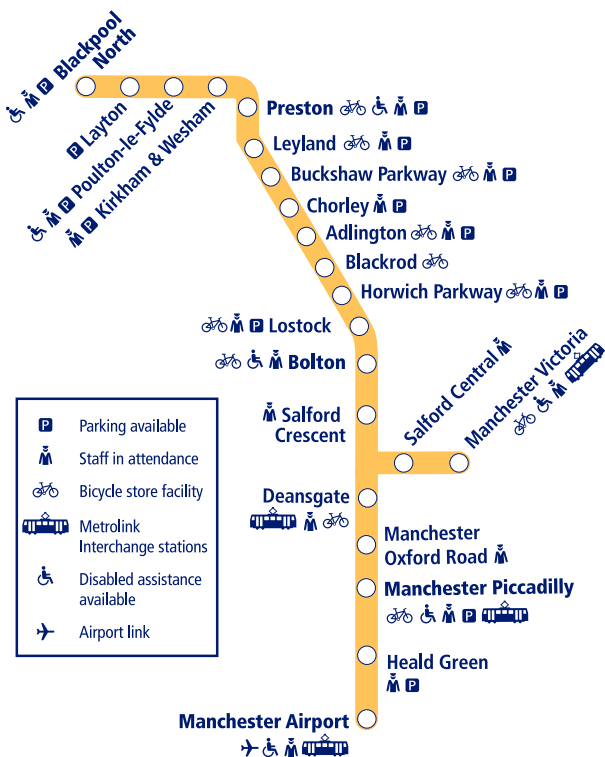

Train times

17 May - 12 December 2026

27

Blackpool North to Manchester Victoria/Manchester Airport

NORTHERN

Go do your thing

This timetable shows all Northern services between **Blackpool North and Manchester**, including through services to **Manchester Airport**.

How to read this timetable

Look down the left hand column for your departure station. Read across until you find a suitable departure time. Read down the column to find the arrival time at your destination. Through services are shown in bold type (this means you won't have to change trains). Connecting services are shown in light type. If you travel on a connecting service, change at the next station shown in bold or if you arrive on a connecting service, change at the last station shown in bold, unless a footnote advises otherwise.

TrainTracker™

For up to date travel information and live departures direct to your mobile, text your station **name** or **location code** to **8 49 50**.

Customers with disabilities or restricted mobility are encouraged to contact our **Customer Experience Centre** who will book assistance for you.

Notes

u Stops to pick up passengers only.

A To Glasgow Central.

B To Barrow-in-Furness.

C To Corkickle.

E To Edinburgh.

F To Windermere.

SO Saturdays only.