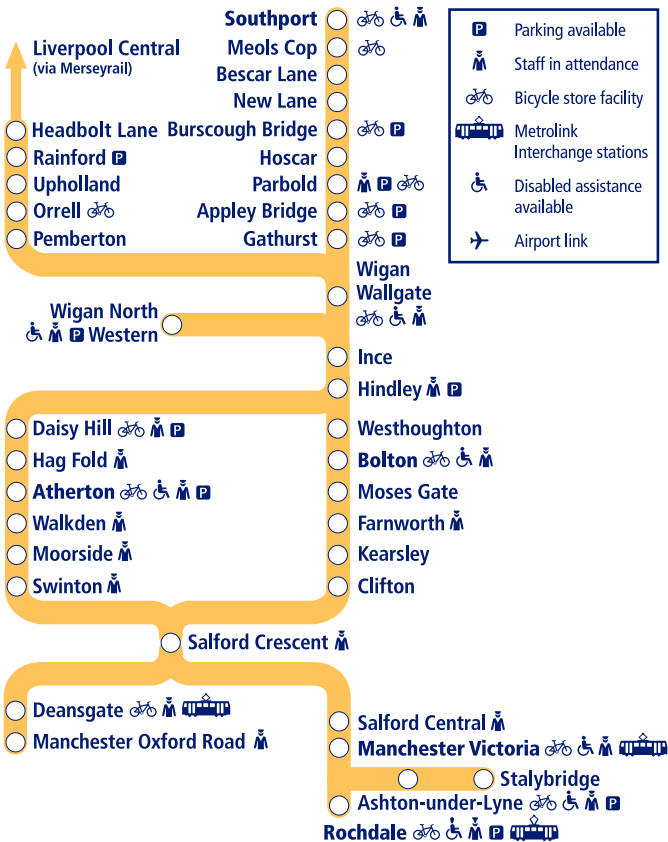

Train times

17 May - 12 December 2026

14

Manchester to Southport and Headbolt Lane

This timetable is a summary of train services between **Southport/Headbolt Lane** and **Manchester/Stalybridge**. Other services run between **Bolton and Manchester** (Timetable 11), and **Manchester Piccadilly and Manchester Airport**.

How to read this timetable

Look down the left hand column for your departure station. Read across until you find a suitable departure time. Read down the column to find the arrival time at your destination. Through services are shown in bold type (this means you won't have to change trains). Connecting services are shown in light type. If you travel on a connecting service, change at the next station shown in bold or if you arrive on a connecting service, change at the last station shown in bold, unless a footnote advises otherwise.

Minimum connection times

All stations have a minimum connection time of 5 minutes unless stated. Manchester Piccadilly 10 minutes, Liverpool Central 10 minutes.

Community Rail Partnerships and community groups

TrainTracker™

For up to date travel information and live departures direct to your mobile, text your station **name** or **location code** to **8 49 50**.

Customers with disabilities or restricted mobility are encouraged to contact our **Customer Experience Centre** who will book assistance for you.