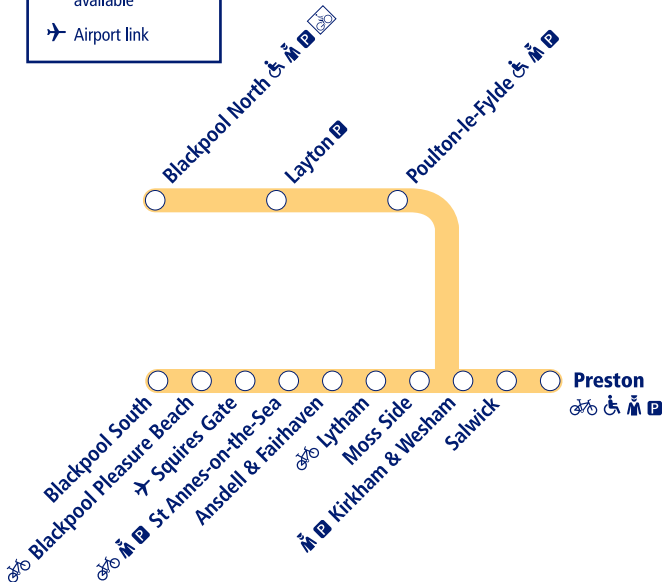

Train times

17 May - 12 December 2026

13

Preston to Blackpool

- Parking available
- Staff in attendance
- Bicycle store facility
- Bike & Go
- Disabled assistance available
- Airport link

NORTHERN

Go do your thing

This timetable shows the Northern train service between **Preston and Blackpool**.

How to read this timetable

Look down the left hand column for your departure station. Read across until you find a suitable departure time. Read down the column to find the arrival time at your destination. Through services are shown in bold type (this means you won't have to change trains). Connecting services are shown in light type. If you travel on a connecting service, change at the next station shown in bold or if you arrive on a connecting service, change at the last station shown in bold, unless a footnote advises otherwise.