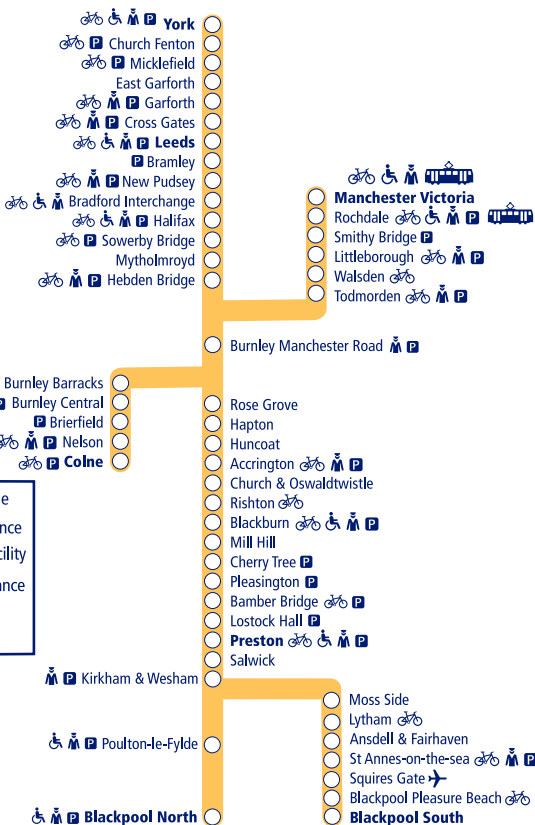

Train times

18 May – 5 October 2025

9

York, Leeds and Colne to Preston and Blackpool

Parking available

Staff in attendance

Bicycle store facility

Disabled assistance available

Airport link

NORTHERN

Go do your thing