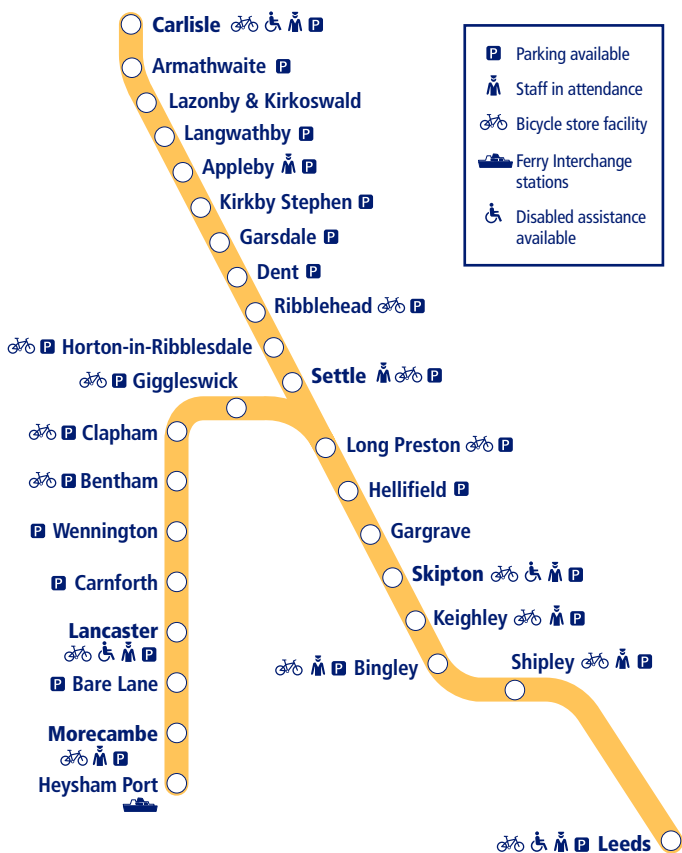

Train times

18 May – 13 December 2025

7

Leeds to Carlisle Leeds to Morecambe/ Heysham Port

NORTHERN

Go do your thing

This timetable is a summary of our train services between **Leeds** and **Carlisle** and between **Leeds** and **Morecambe/Heysham Port**. Other trains also run between **Leeds** and **Skipton**.

How to read this timetable

Look down the left hand column for your departure station. Read across until you find a suitable departure time. Read down the column to find the arrival time at your destination. Through services are shown in bold type (this means you won't have to change trains). Connecting services are shown in light type. If you travel on a connecting service, change at the next station shown in bold or if you arrive on a connecting service, change at the last station shown in bold, unless a footnote advises otherwise.