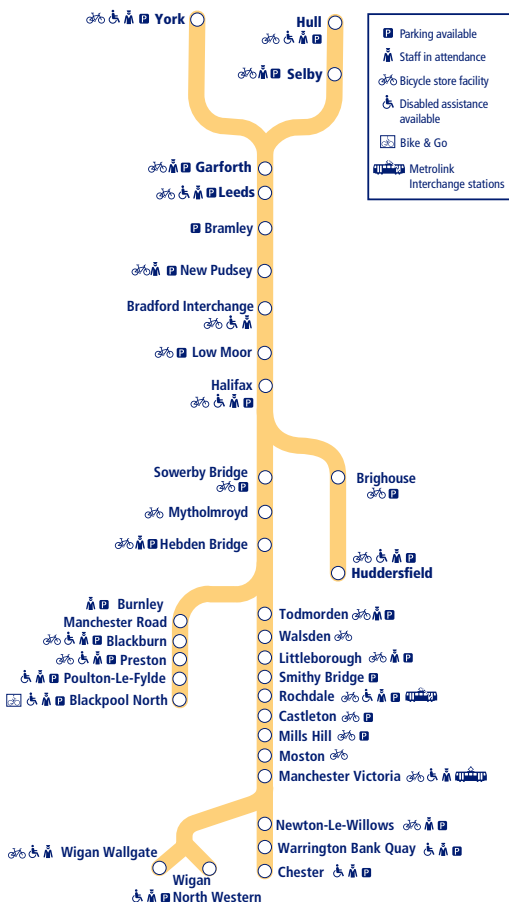

## Leeds to Manchester Victoria via Bradford Interchange

NORTHERN

Go do your thing

This timetable shows all our services on the **Calder Valley**. TransPennine Express also run other non-stop services between **Manchester Victoria – Leeds**. Trains between **York /Leeds** and **Blackpool** are shown in timetable 9.

## How to read this timetable

Look down the left hand column for your departure station. Read across until you find a suitable departure time. Read down the column to find the arrival time at your destination. Through services are shown in bold type (this means you won't have to change trains). Connecting services are shown in light type. If you travel on a connecting service, change at the next station shown in bold or if you arrive on a connecting service, change at the last station shown in bold, unless a footnote advises otherwise.