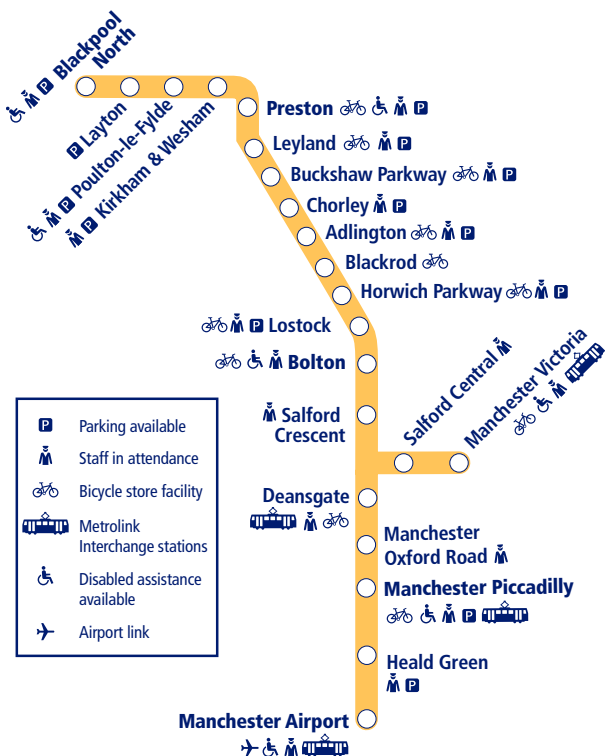

Train times

18 May – 13 December 2025

27

Blackpool North to Manchester Victoria/Manchester Airport.

NORTHERN

Go do your thing

This timetable shows all Northern services between **Blackpool North and Manchester**, including through services to **Manchester Airport**.

How to read this timetable

Look down the left hand column for your departure station. Read across until you find a suitable departure time. Read down the column to find the arrival time at your destination. Through services are shown in bold type (this means you won't have to change trains). Connecting services are shown in light type. If you travel on a connecting service, change at the next station shown in bold or if you arrive on a connecting service, change at the last station shown in bold, unless a footnote advises otherwise.

TrainTracker™

For up to date travel information and live departures direct to your mobile, text your station **name** or **location code** to **8 49 50**.

Customers with disabilities or restricted mobility are encouraged to contact our **Customer Experience Centre** who will book assistance for you.