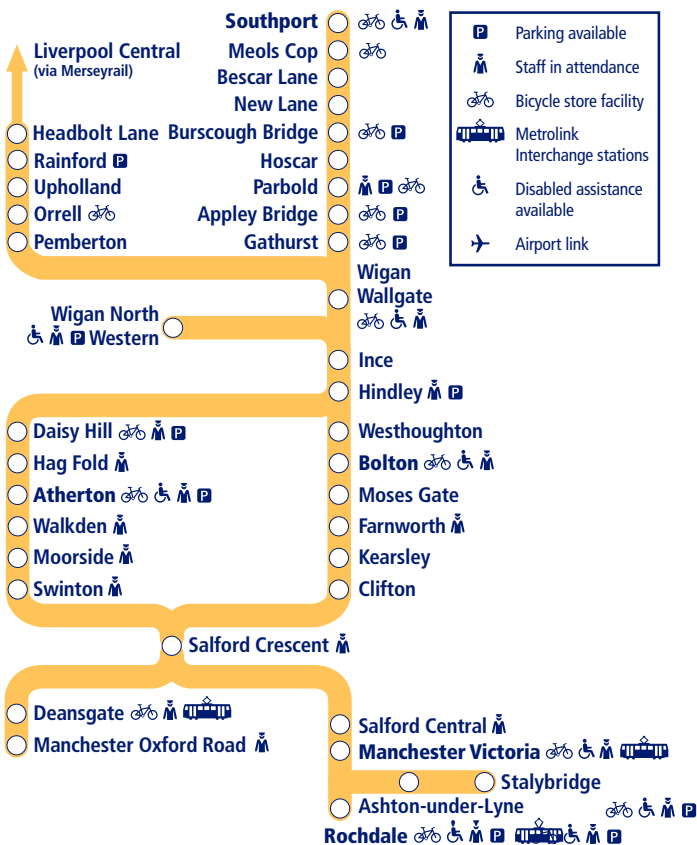

# Train times

18 May – 13 December 2025

14

## Manchester to Southport and Headbolt Lane

NORTHERN

Go do your thing

This timetable is a summary of train services between **Southport/Headbolt Lane** and **Manchester/Stalybridge**. Other services run between **Bolton and Manchester** (Timetable 11), and **Manchester Piccadilly and Manchester Airport**.

## How to read this timetable

Look down the left hand column for your departure station. Read across until you find a suitable departure time. Read down the column to find the arrival time at your destination. Through services are shown in bold type (this means you won't have to change trains). Connecting services are shown in light type. If you travel on a connecting service, change at the next station shown in bold or if you arrive on a connecting service, change at the last station shown in bold, unless a footnote advises otherwise.

## Minimum connection times

All stations have a minimum connection time of 5 minutes unless stated. Manchester Piccadilly 10 minutes, Liverpool Central 10 minutes.