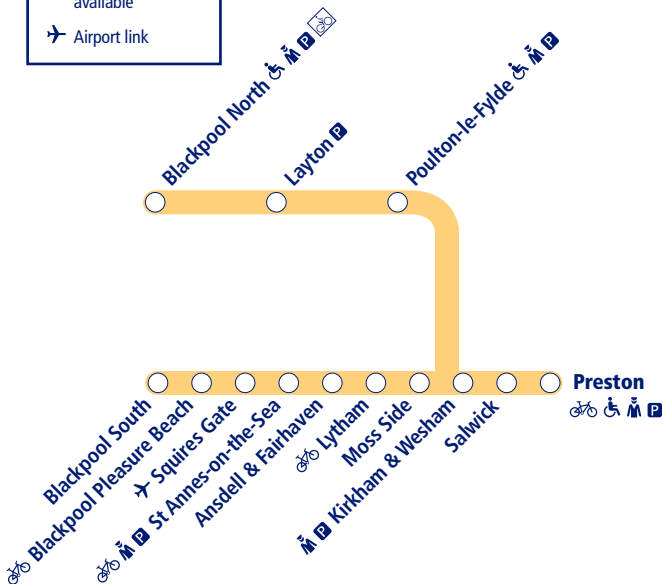

Train times

18 May – 13 December 2025

13

Preston to Blackpool

- Parking available
- Staff in attendance
- Bicycle store facility
- Bike & Go
- Disabled assistance available
- Airport link

NORTHERN

Go do your thing