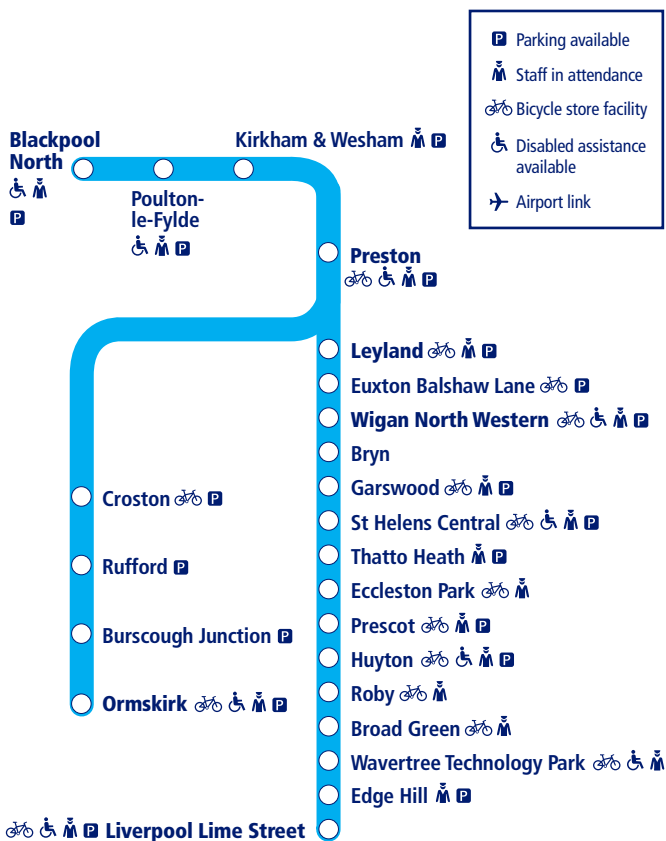

Train times

10

15 December 2024 –
17 May 2025

Liverpool to Blackpool North and Preston to Ormskirk

NORTHERN

Go do your thing

This timetable shows Northern train services between **Blackpool, Preston, Wigan and Liverpool** and the complete train service between **Preston and Ormskirk**. Other trains run between **Preston and Wigan**.

How to read this timetable

Look down the left hand column for your departure station. Read across until you find a suitable departure time. Read down the column to find the arrival time at your destination. Through services are shown in bold type (this means you won't have to change trains). Connecting services are shown in light type. If you travel on a connecting service, change at the next station shown in bold or if you arrive on a connecting service, change at the last station shown in bold, unless a footnote advises otherwise.

Minimum connection times

All stations have a minimum connection time of 5 minutes unless stated. Liverpool Lime Street and Liverpool Central 10 minutes, Liverpool South Parkway 7 minutes.

Community Rail Partnerships and community groups

TrainTracker™

For up to date travel information and live departures direct to your mobile, text your station **name** or **location code** to **8 49 50**.

Customers with disabilities or restricted mobility are encouraged to contact our **Customer Experience Centre** who will book assistance for you.