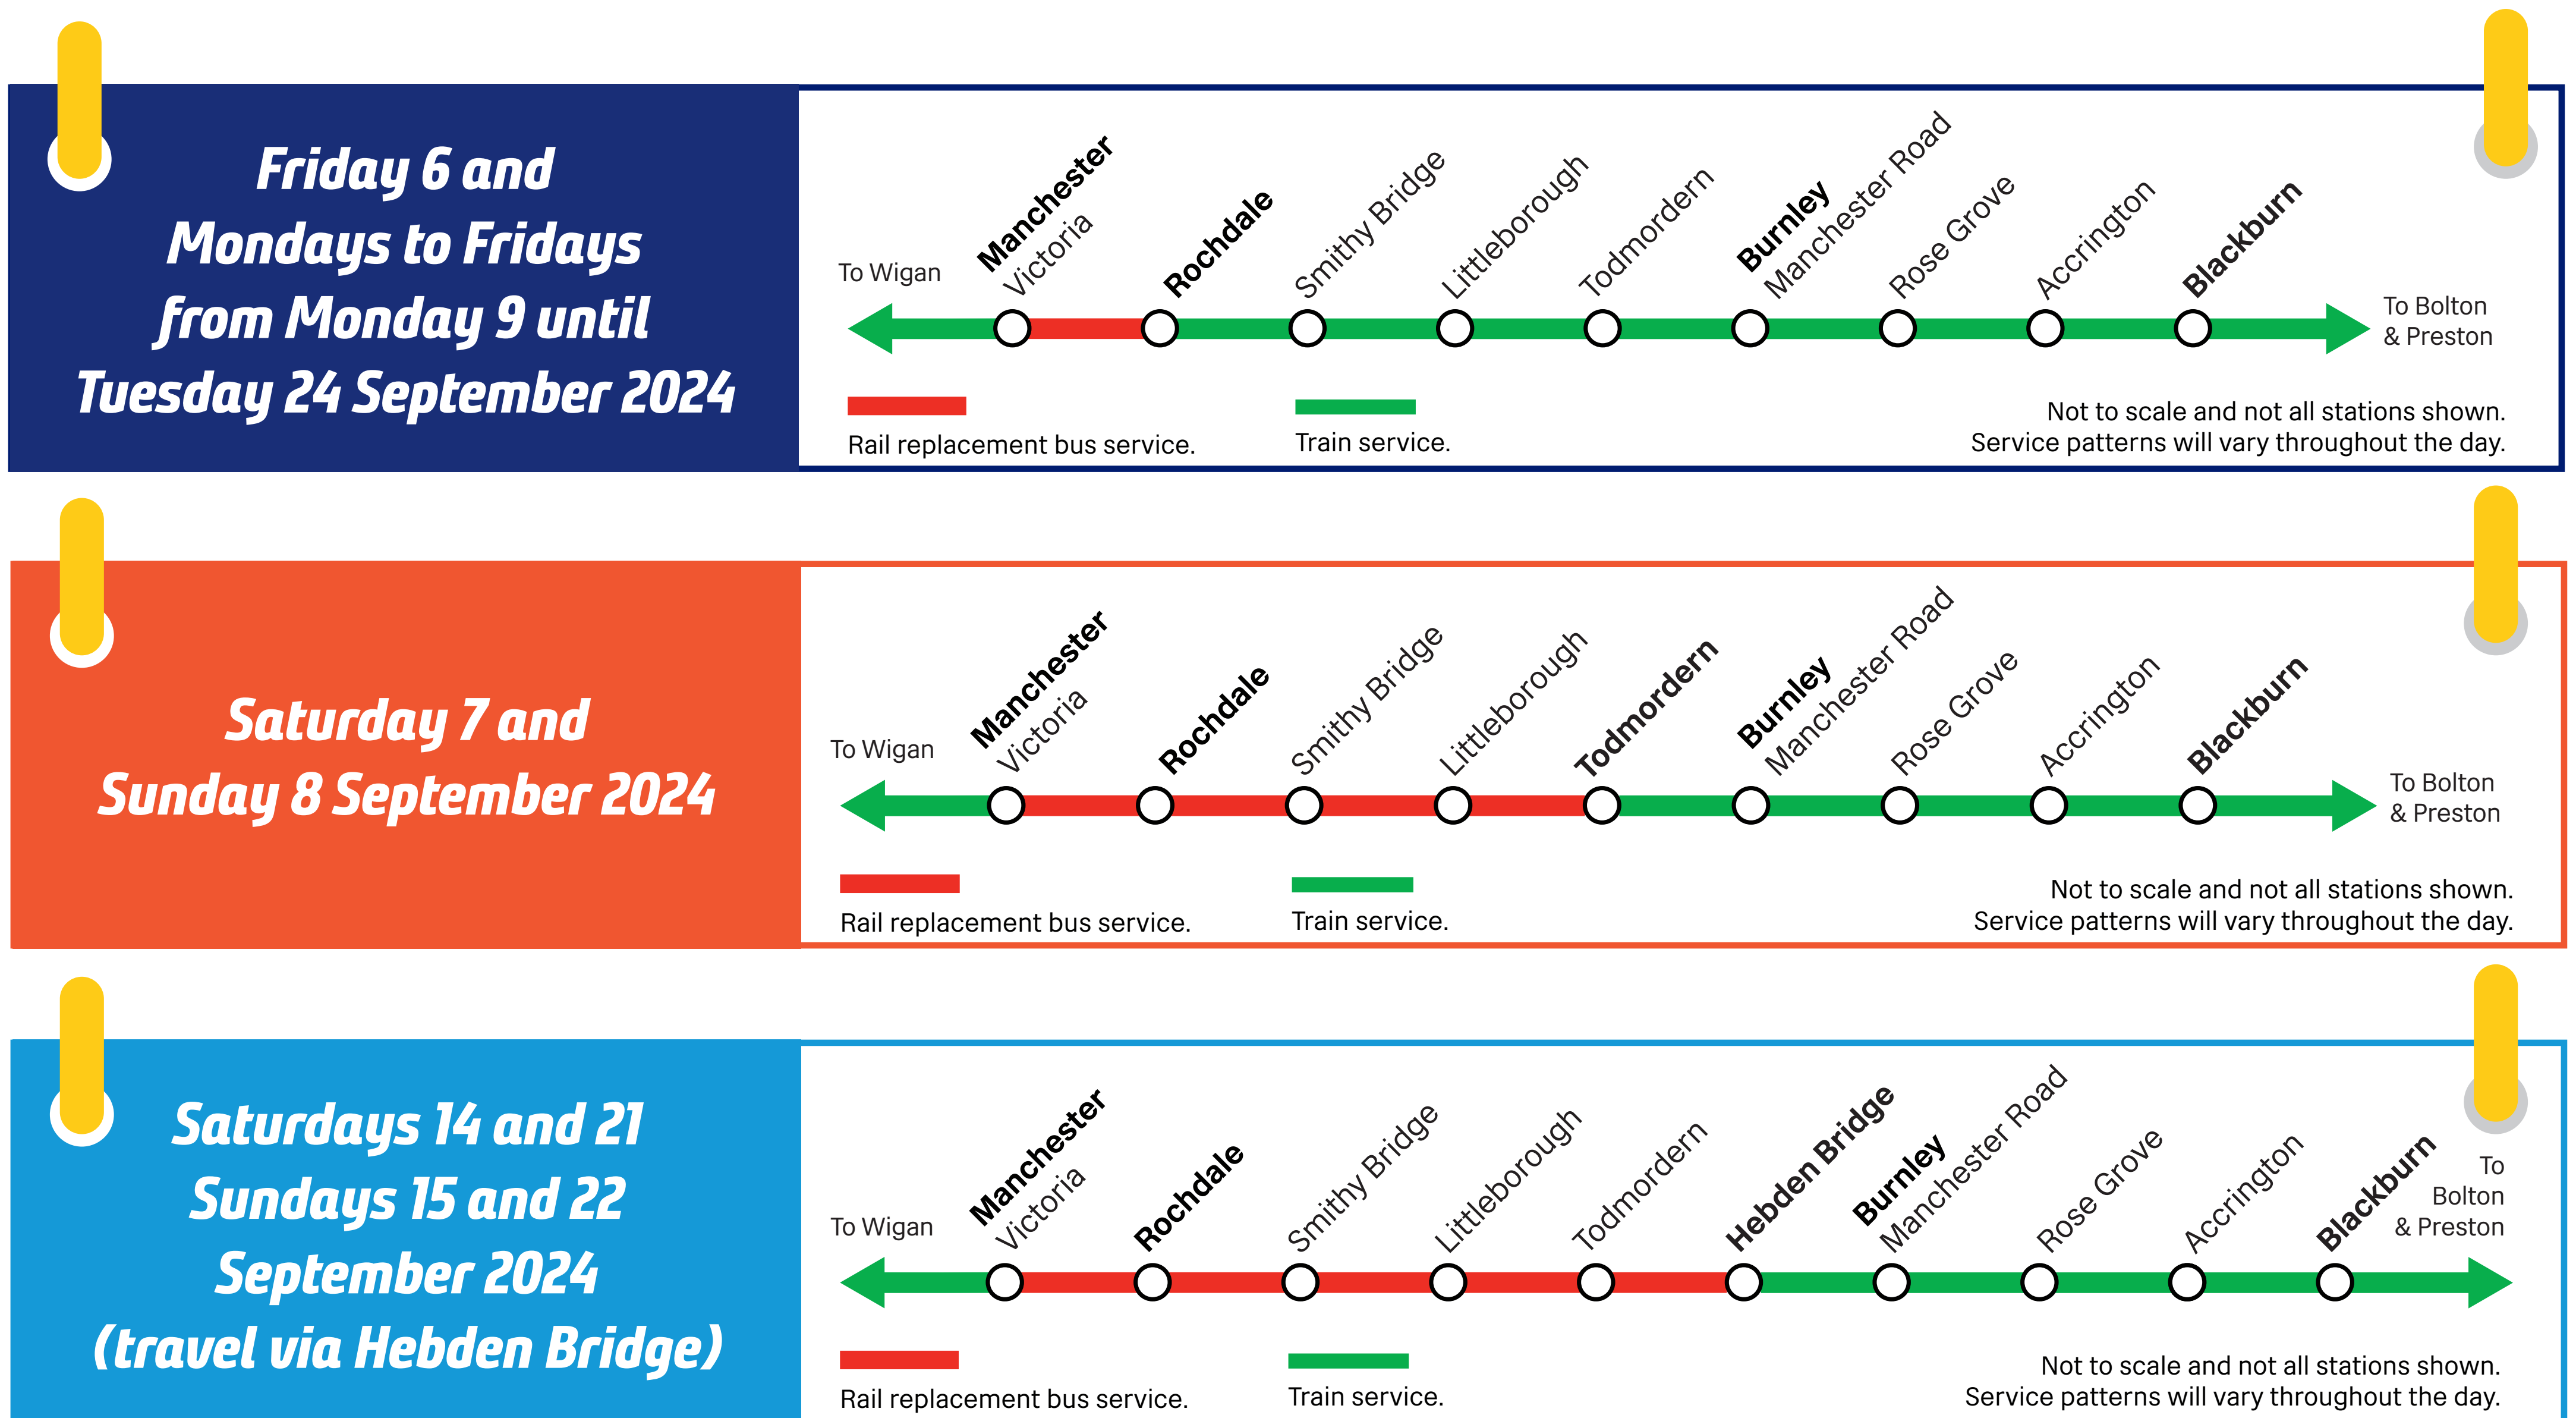

Changes to train services

Fri
06
Sept

and every
day up until
& including

Tue
24
Sept

Blackburn to Rochdale & Manchester

Network Rail is investing more than £20m in rebuilding a major railway bridge that takes trains over the M62 at Castleton, near Rochdale.

Mondays to Fridays, Blackburn to Manchester via Rochdale services will only run between **Blackburn and Rochdale**, with **rail replacement buses between Rochdale and Manchester Victoria**. There will be some variations at weekends as shown below.

Blackburn to Manchester via Bolton services will run as normal.

To find out more about how your journey will be affected and to replan your journey, please scan the QR code or visit northernrailway.co.uk/engineering/castletonbridge

Check before you travel!

Detailed journey times are available through online journey planners, our app and on our website.

Our app

northernrailway.co.uk/engineering/castletonbridge or nationalrail.co.uk

@northernassist