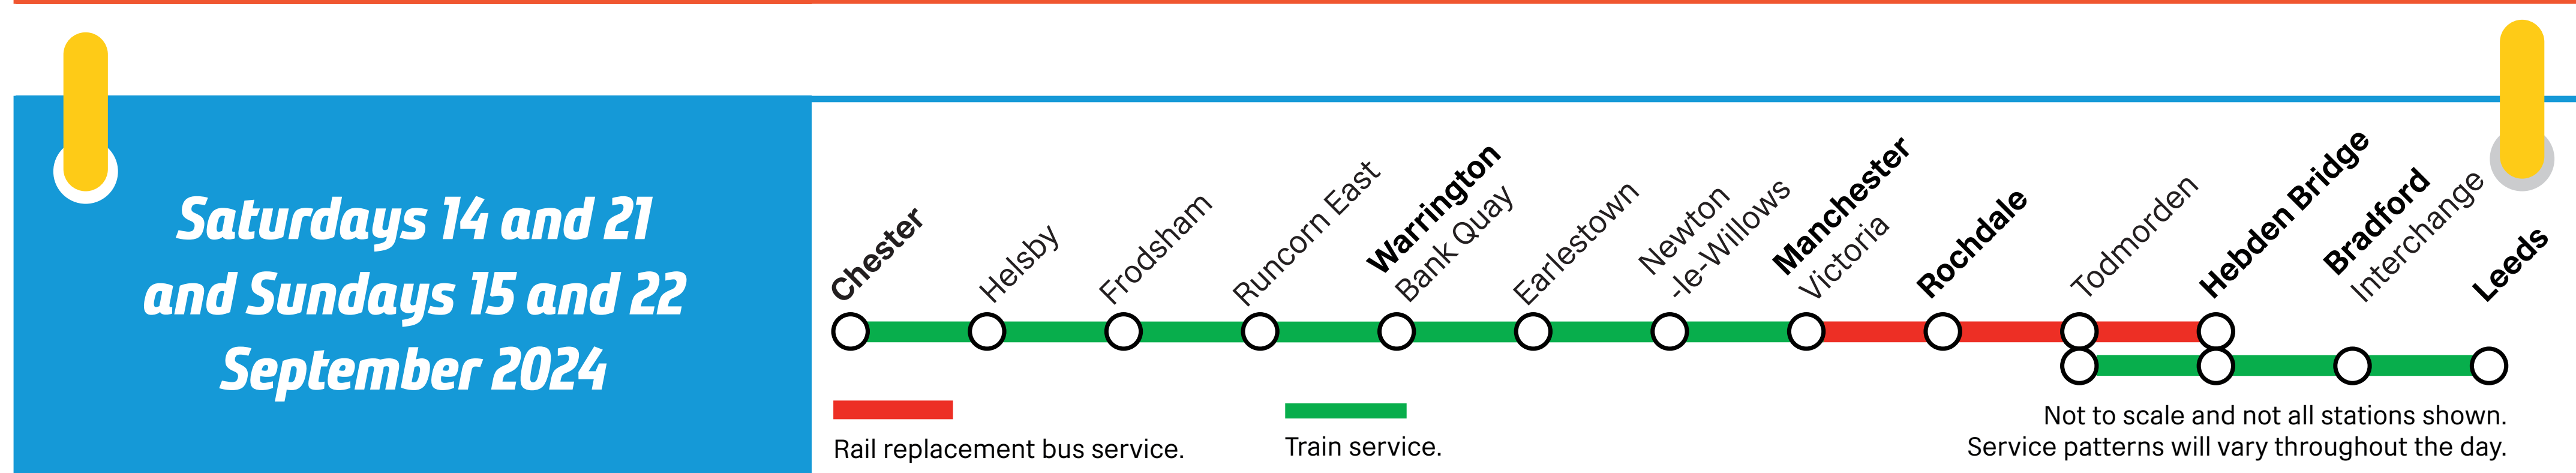

## Chester to Manchester & Leeds

Fri  
**06**  
Sept

and every  
day up until  
& including

Tue  
**24**  
Sept

Network Rail is investing more than £20m in rebuilding a major railway bridge that takes trains over the M62 at Castleton, near Rochdale.

Chester to Leeds train services will run between **Chester and Manchester Victoria only** with **rail replacement buses between Manchester Victoria and Rochdale**. Alternative train services will run between Rochdale and Leeds. There will also be some variations at weekends as below show.