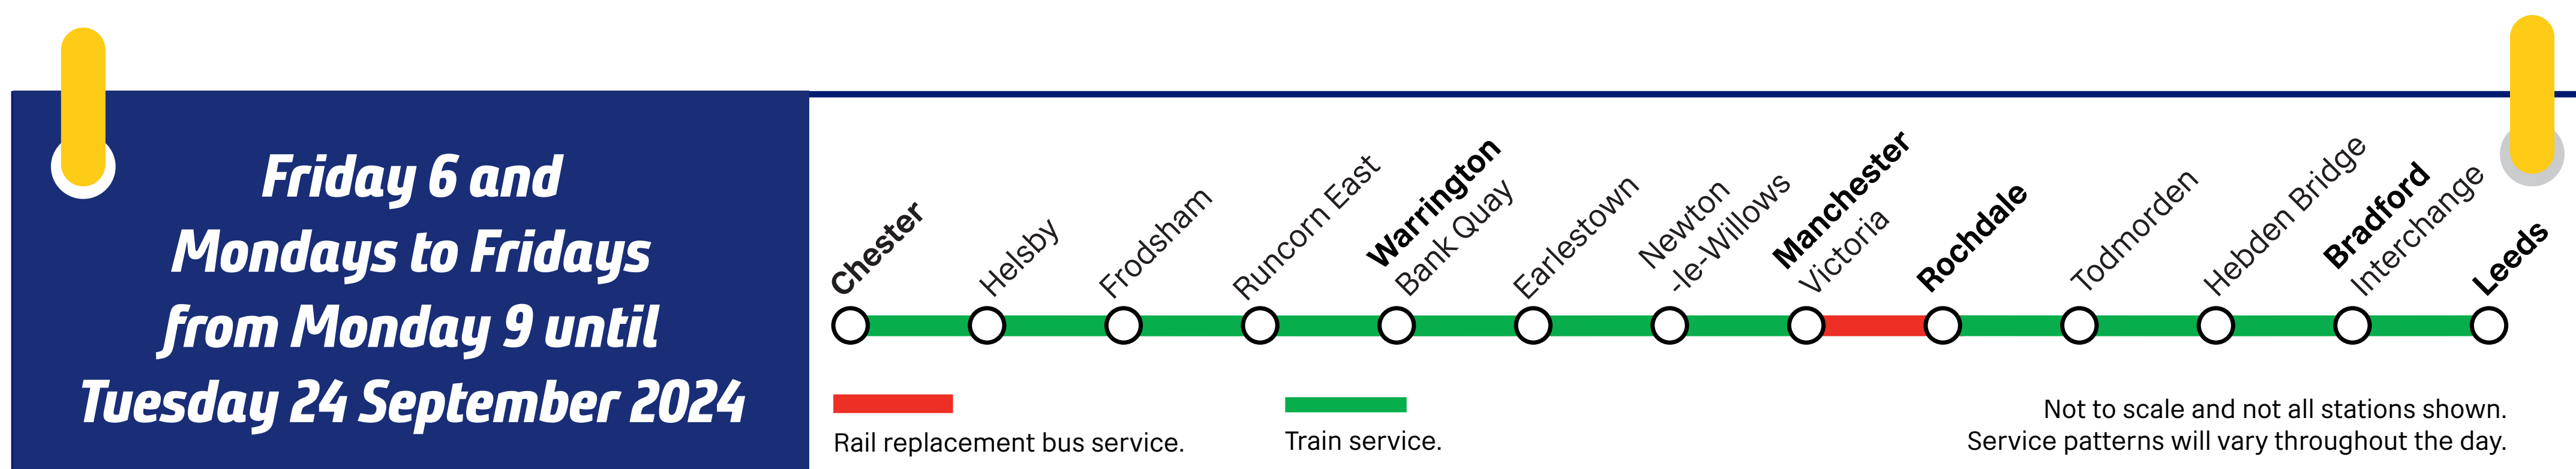

## Chester to Manchester & Leeds

Fri  
**06**  
Sept

and every  
day up until  
& including

Tue  
**24**  
Sept

Network Rail is investing more than £20m in rebuilding a major railway bridge that takes trains over the M62 at Castleton, near Rochdale.

Chester to Leeds train services will run between **Chester and Manchester Victoria only** with **rail replacement buses between Manchester Victoria and Rochdale**. Alternative train services will run between Rochdale and Leeds. There will also be some variations at weekends as below show.