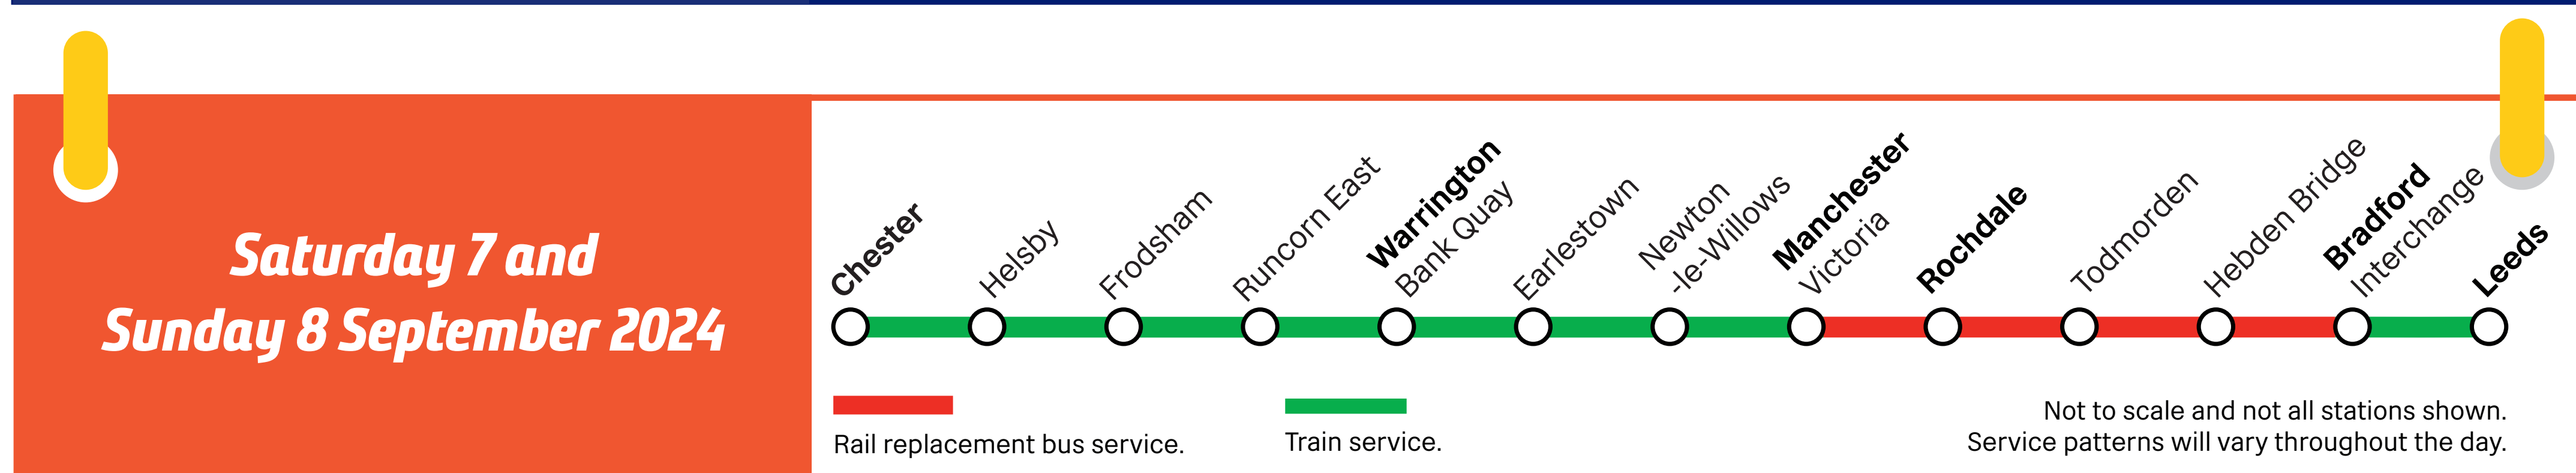

## Chester to Manchester & Leeds

Fri  
**06**  
Sept

and every  
day up until  
& including

Tue  
**24**  
Sept

Network Rail is investing more than £20m in rebuilding a major railway bridge that takes trains over the M62 at Castleton, near Rochdale.

Chester to Leeds train services will run between **Chester and Manchester Victoria only** with **rail replacement buses between Manchester Victoria and Rochdale**. Alternative train services will run between Rochdale and Leeds. There will also be some variations at weekends as below show.