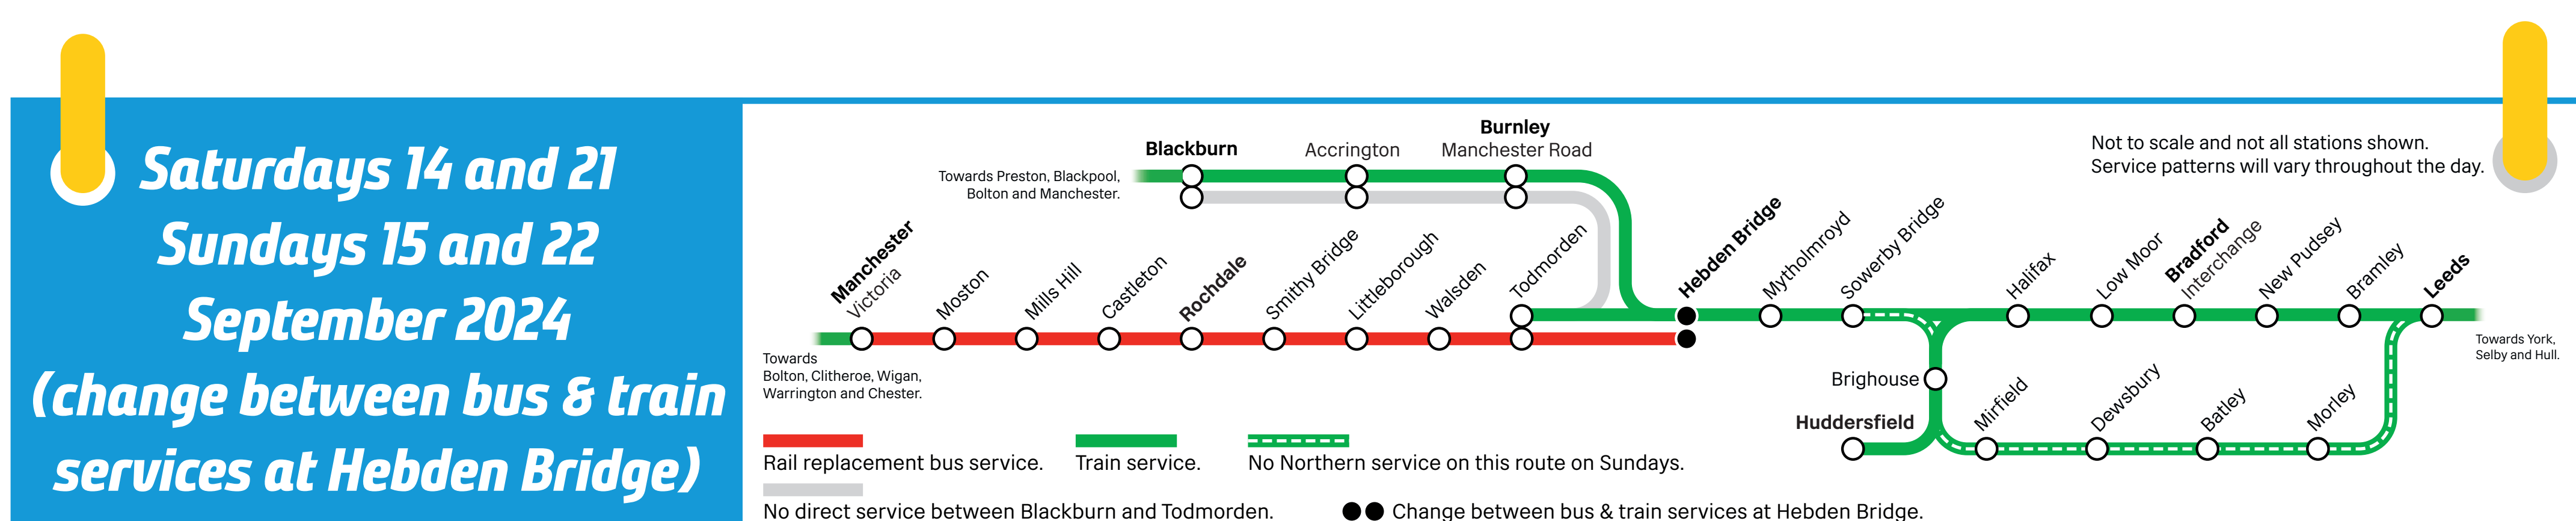

# Changes to train services

Fri  
**06**  
Sept

and every  
day up until  
& including

Tue  
**24**  
Sept

## Manchester to Rochdale and Blackburn/Leeds

Network Rail is investing more than £20m in rebuilding a major railway bridge that takes trains over the M62 at Castleton, near Rochdale.

**Rail replacement buses will run at all times between Manchester Victoria and Rochdale**, with some variations at weekends as shown below.

To find out more about how your journey will be affected and to replan your journey, please scan the QR code or visit [northernrailway.co.uk/engineering/castletonbridge](https://northernrailway.co.uk/engineering/castletonbridge)