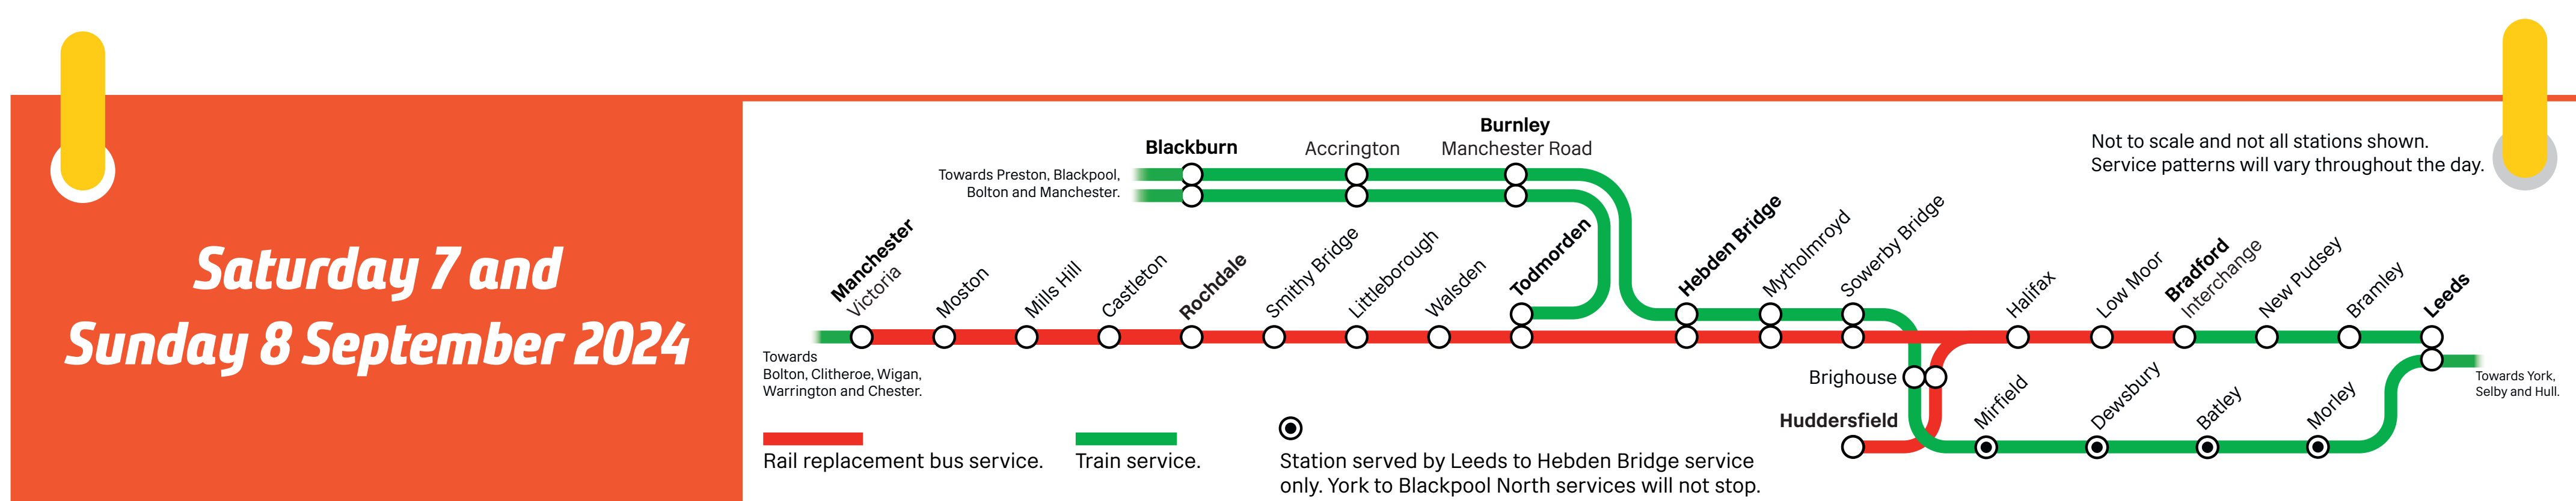

# Changes to train services

Fri  
**06**  
Sept

and every  
day up until  
& including

Tue  
**24**  
Sept

## Manchester to Rochdale and Blackburn/Leeds

Network Rail is investing more than £20m in rebuilding a major railway bridge that takes trains over the M62 at Castleton, near Rochdale.

**Rail replacement buses will run at all times between Manchester Victoria and Rochdale**, with some variations at weekends as shown below.

To find out more about how your journey will be affected and to replan your journey, please scan the QR code or visit [northernrailway.co.uk/engineering/castletonbridge](https://northernrailway.co.uk/engineering/castletonbridge)