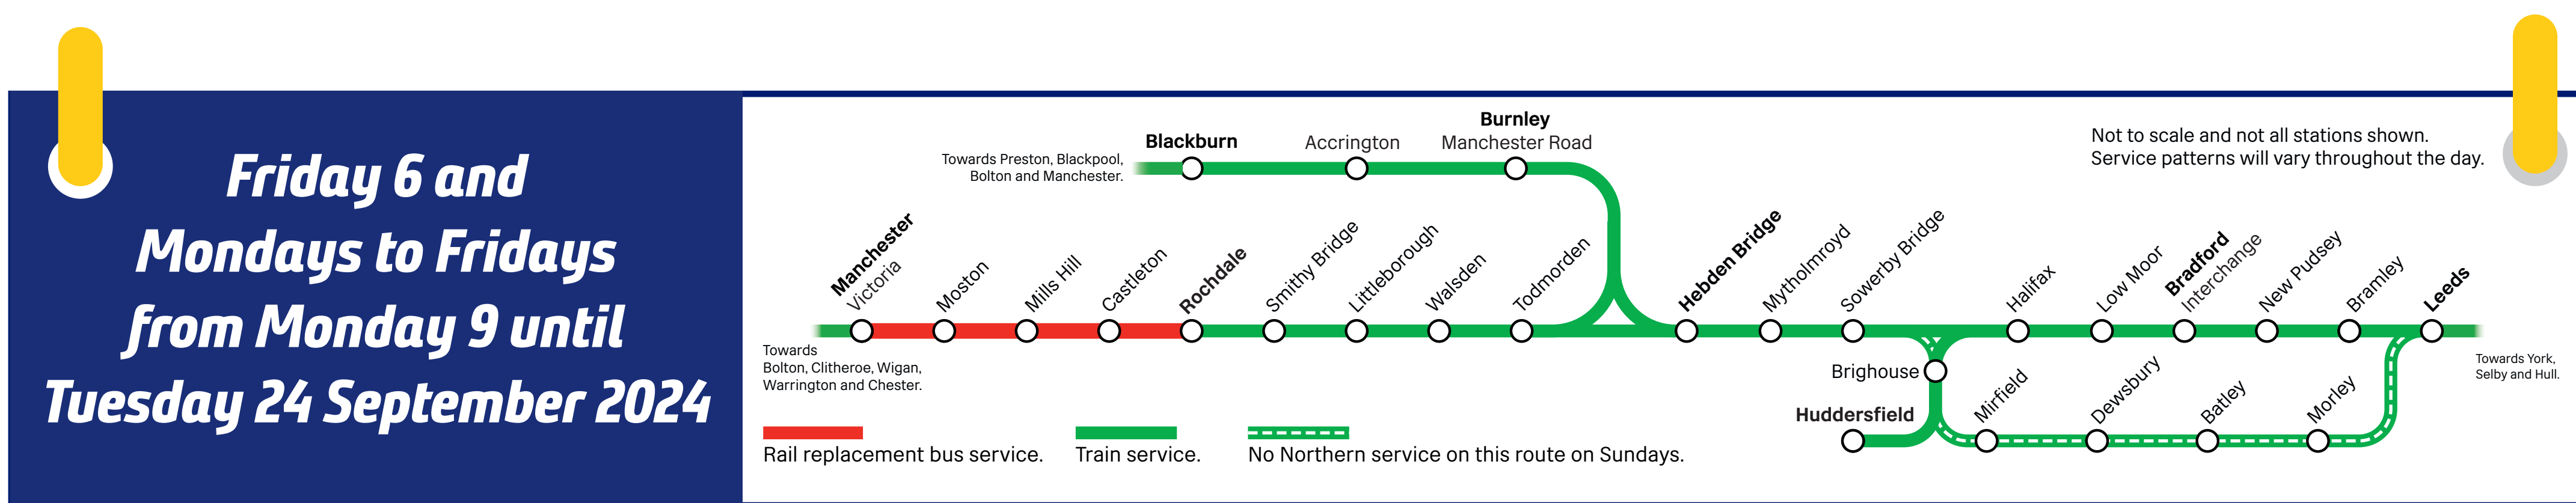

# Changes to train services

Fri  
**06**  
Sept

and every  
day up until  
& including

Tue  
**24**  
Sept

## Manchester to Rochdale and Blackburn/Leeds

Network Rail is investing more than £20m in rebuilding a major railway bridge that takes trains over the M62 at Castleton, near Rochdale.

**Rail replacement buses will run at all times between Manchester Victoria and Rochdale**, with some variations at weekends as shown below.