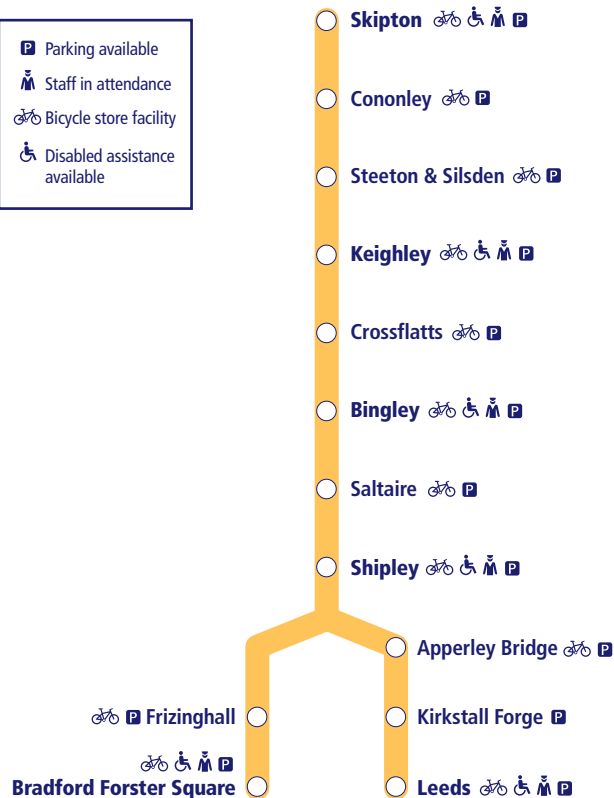

## Skipton to Leeds and Bradford Forster Square (Airedale Line)

- Parking available
- Staff in attendance
- Bicycle store facility
- Disabled assistance available

This timetable shows all Northern train services between **Skipton and Leeds/Bradford Forster Square**.

### How to read this timetable

Look down the left hand column for your departure station. Read across until you find a suitable departure time. Read down the column to find the arrival time at your destination. Through services are shown in bold type (this means you won't have to change trains). Connecting services are shown in light type. If you travel on a connecting service, change at the next station shown in bold or if you arrive on a connecting service, change at the last station shown in bold, unless a footnote advises otherwise.