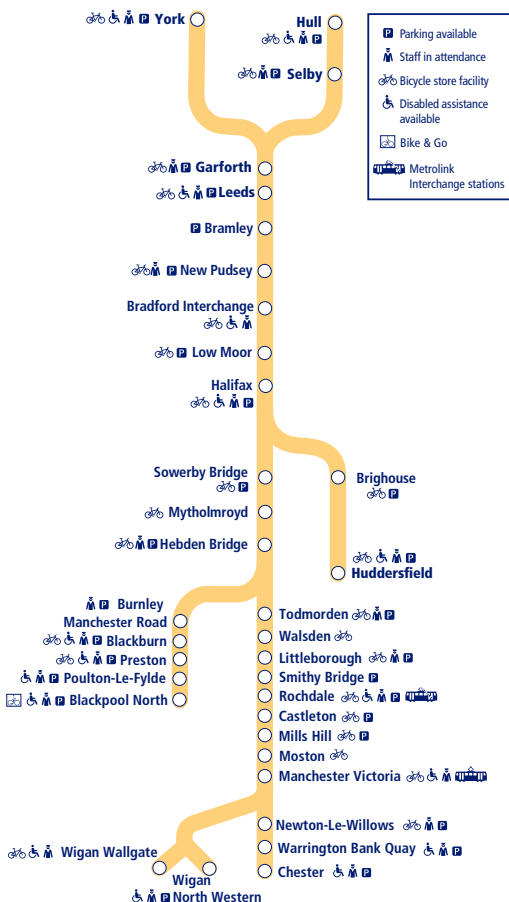

Train times

2 June 2024 –
19 October 2024

36

Leeds to Manchester Victoria via Bradford Interchange

NORTHERN

Go do your thing

This timetable shows all our services on the **Calder Valley**. TransPennine Express also run other non-stop services between **Manchester Victoria – Leeds**. Trains between **York /Leeds** and **Blackpool** are shown in timetable 9.

How to read this timetable

Look down the left hand column for your departure station. Read across until you find a suitable departure time. Read down the column to find the arrival time at your destination. Through services are shown in bold type (this means you won't have to change trains). Connecting services are shown in light type. If you travel on a connecting service, change at the next station shown in bold or if you arrive on a connecting service, change at the last station shown in bold, unless a footnote advises otherwise.