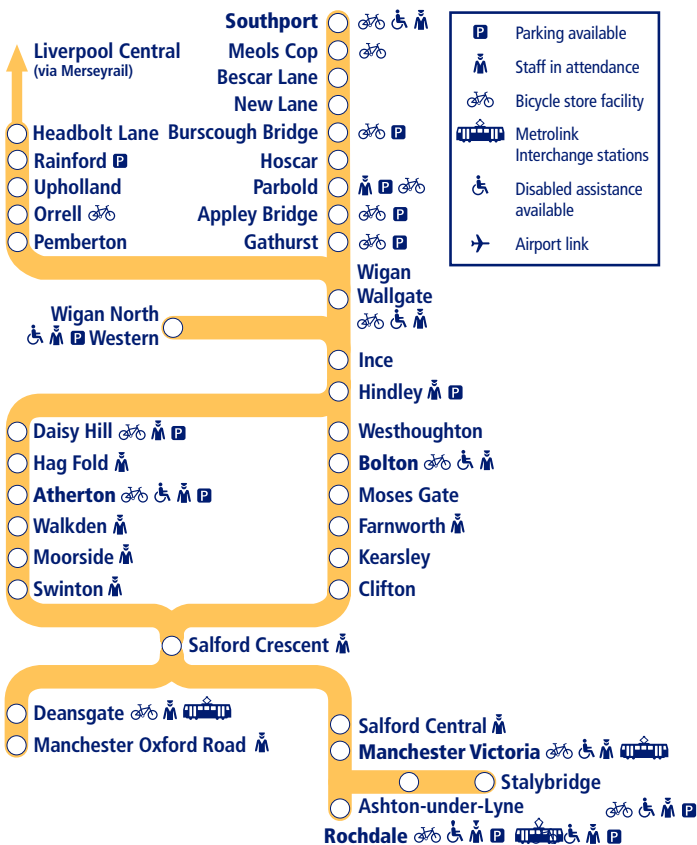

Train times

2 June – 14 December 2024

14

Manchester to Southport and Headbolt Lane

NORTHERN

Go do your thing

This timetable is a summary of train services between **Southport/Headbolt Lane** and **Manchester/Stalybridge**. Other services run between **Bolton and Manchester** (Timetable 11), and **Manchester Piccadilly and Manchester Airport**.

How to read this timetable

Look down the left hand column for your departure station. Read across until you find a suitable departure time. Read down the column to find the arrival time at your destination. Through services are shown in bold type (this means you won't have to change trains). Connecting services are shown in light type. If you travel on a connecting service, change at the next station shown in bold or if you arrive on a connecting service, change at the last station shown in bold, unless a footnote advises otherwise.

Minimum connection times

All stations have a minimum connection time of 5 minutes unless stated. Manchester Piccadilly 10 minutes, Liverpool Central 10 minutes.

Community Rail Partnerships and community groups

TrainTracker™

For up to date travel information and live departures direct to your mobile, text your station **name** or **location code** to **8 49 50**.

Customers with disabilities or restricted mobility are encouraged to contact our **Customer Experience Centre** who will book assistance for you.