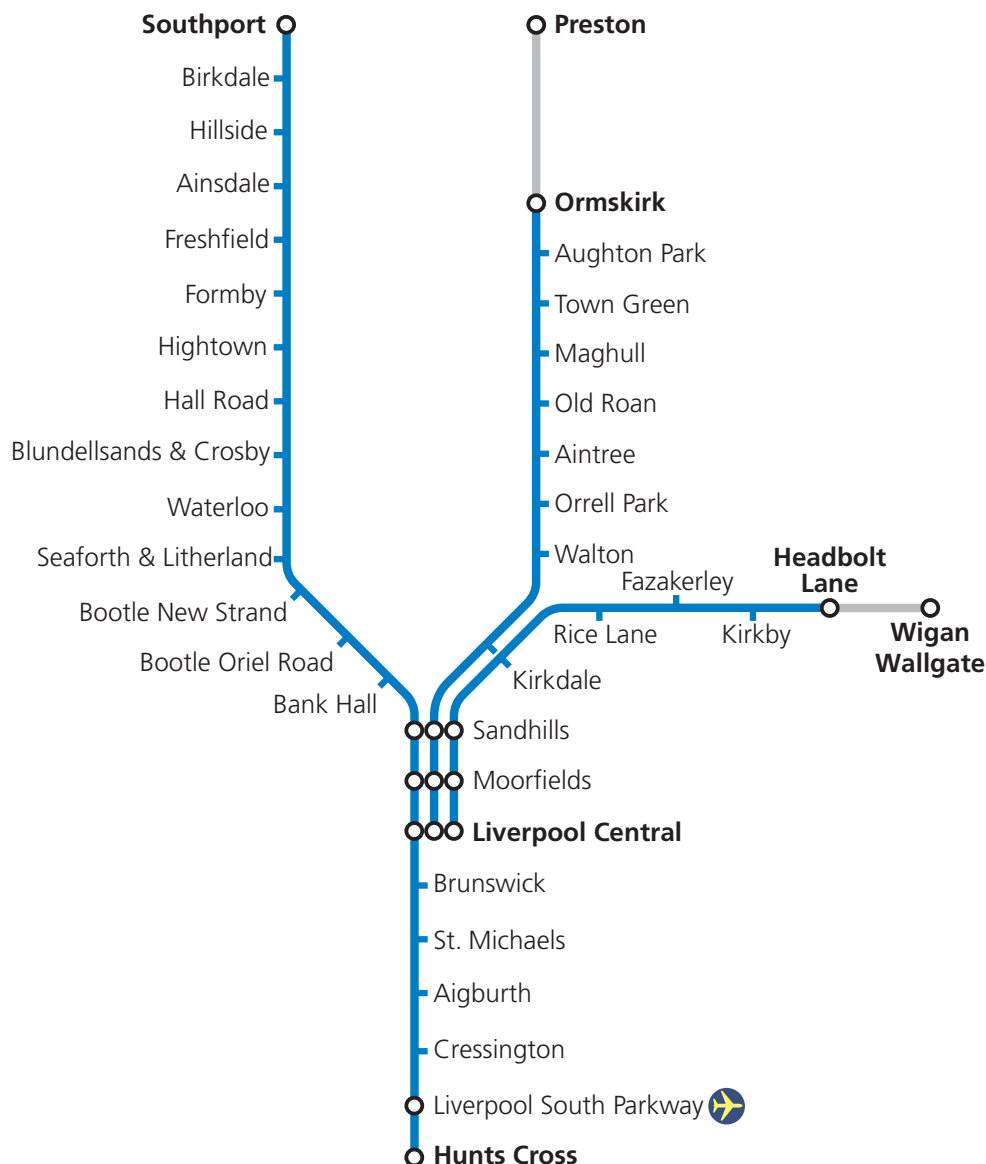

Valid from **10 December 2023**
until further notice

Please note only the Headbolt Lane and Ormskirk lines are updated all other lines continue as 9 October 2023

Train times

Northern Line

Hunts Cross or Liverpool – Southport

Liverpool to Headbolt Lane/Ormskirk

Ormskirk – Preston

For details of trains between Headbolt Lane - Wigan, Manchester and

Blackburn please visit **National Rail Enquiries** - nationalrail.co.uk or

Northern Rail - Northernrailway.co.uk for further details