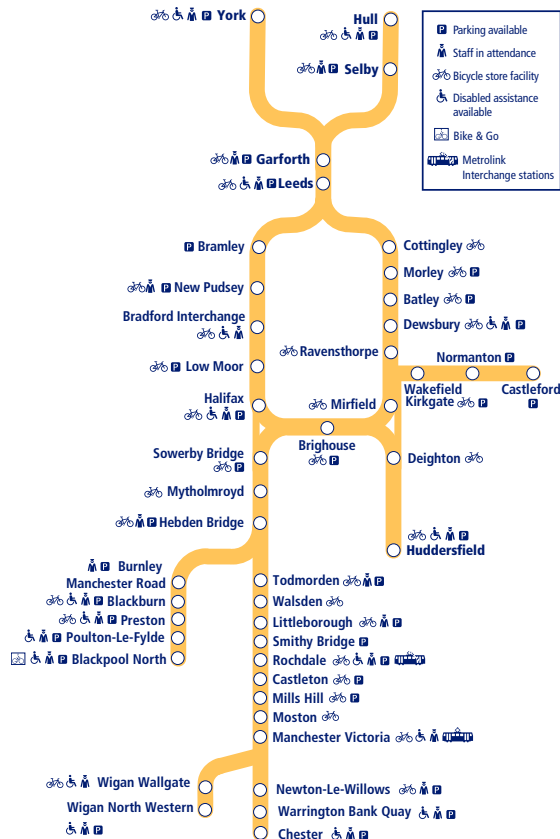

Train times

36

21 May 2023 –
23 July 2023

Leeds to Manchester Victoria via Bradford Interchange/Brighouse and Manchester to Blackburn

This timetable shows all our services on the **Calder Valley**. TransPennine Express also run other non-stop services between **Manchester Victoria – Leeds**. Trains between **York /Leeds** and **Blackpool** are shown in timetable 9.

How to read this timetable

Look down the left hand column for your departure station. Read across until you find a suitable departure time. Read down the column to find the arrival time at your destination. Through services are shown in bold type (this means you won't have to change trains). Connecting services are shown in light type. If you travel on a connecting service, change at the next station shown in bold or if you arrive on a connecting service, change at the last station shown in bold, unless a footnote advises otherwise.