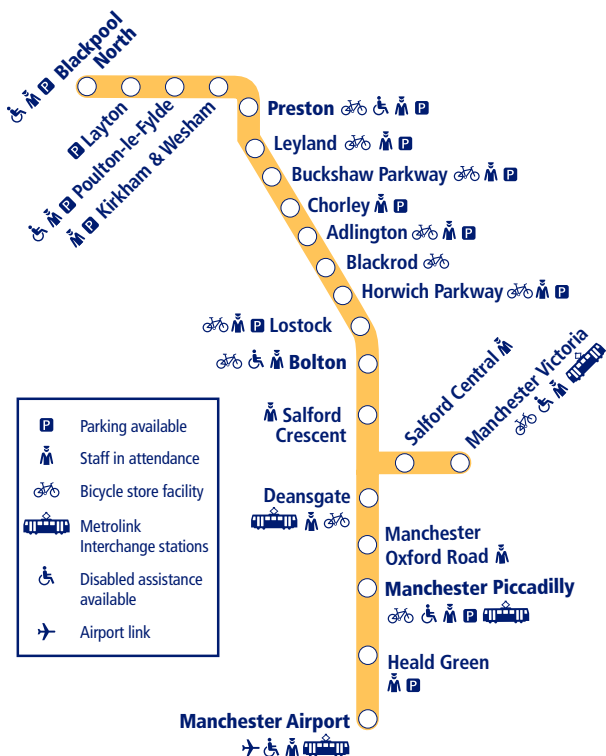

Train times

27

21 May 2023 –
9 December 2023

Blackpool North to Manchester Victoria/Manchester Airport.

NORTHERN

Go do your thing

This timetable shows all Northern services between **Blackpool North and Manchester**, including through services to **Manchester Airport**.

How to read this timetable

Look down the left hand column for your departure station. Read across until you find a suitable departure time. Read down the column to find the arrival time at your destination. Through services are shown in bold type (this means you won't have to change trains). Connecting services are shown in light type. If you travel on a connecting service, change at the next station shown in bold or if you arrive on a connecting service, change at the last station shown in bold, unless a footnote advises otherwise.

TrainTracker™

For up to date travel information and live departures direct to your mobile, text your station **name** or **location code** to **8 49 50**.

Customers with disabilities or restricted mobility are encouraged to contact our **Customer Experience Centre** who will book assistance for you.