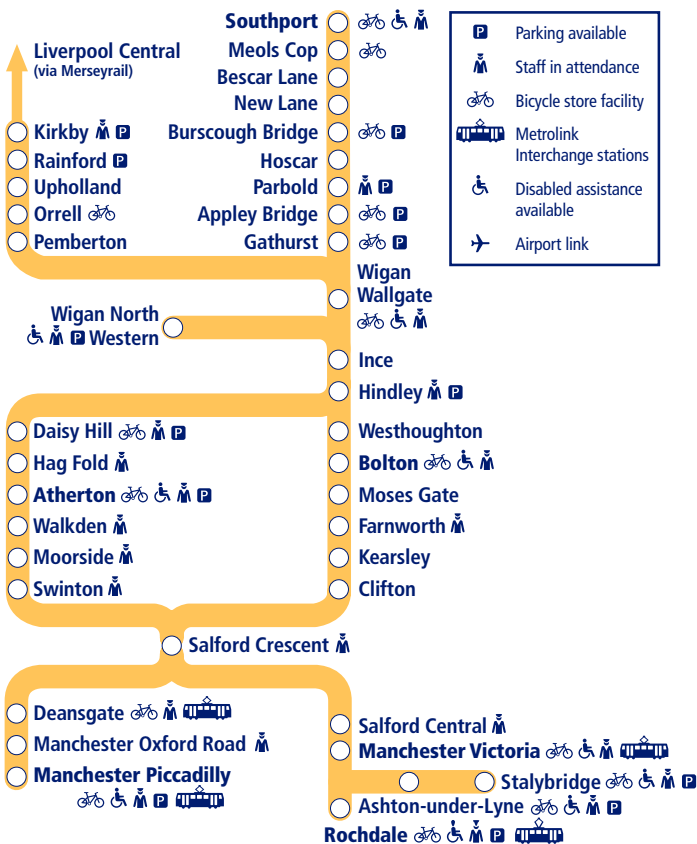

Train times

14

21 May 2023 –
23 July 2023

Manchester to Southport and Kirkby

NORTHERN

Go do your thing

This timetable is a summary of train services between **Southport/Kirkby** and **Manchester/Stalybridge**.

Other services run between **Bolton and Manchester** (Timetable 11), and **Manchester Piccadilly and Manchester Airport**.

How to read this timetable

Look down the left hand column for your departure station. Read across until you find a suitable departure time. Read down the column to find the arrival time at your destination. Through services are shown in bold type (this means you won't have to change trains). Connecting services are shown in light type. If you travel on a connecting service, change at the next station shown in bold or if you arrive on a connecting service, change at the last station shown in bold, unless a footnote advises otherwise.

Minimum connection times

All stations have a minimum connection time of 5 minutes unless stated. Manchester Piccadilly 10 minutes, Liverpool Central 10 minutes.

Community Rail Partnerships and community groups

TrainTracker™

For up to date travel information and live departures direct to your mobile, text your station **name** or **location code** to **8 49 50**.

Customers with disabilities or restricted mobility are encouraged to contact our **Customer Experience Centre** who will book assistance for you.