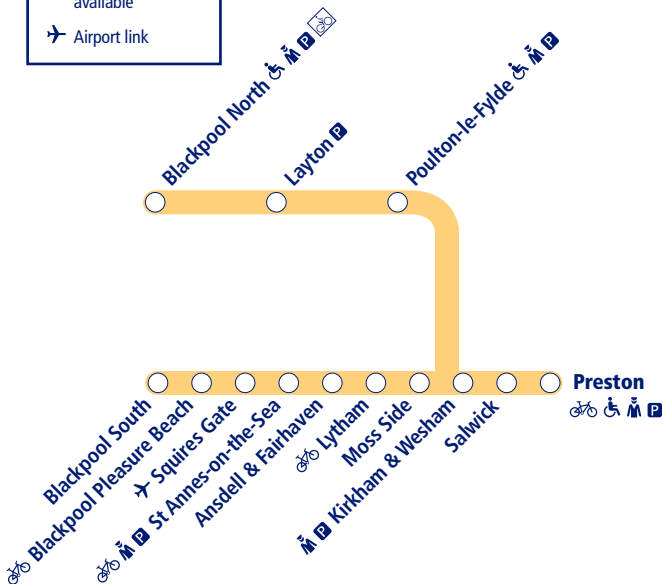

Train times

13

21 May 2023 –
9 December 2023

Preston to Blackpool

- Parking available
- Staff in attendance
- Bicycle store facility
- Bike & Go
- Disabled assistance available
- Airport link

NORTHERN

Go do your thing