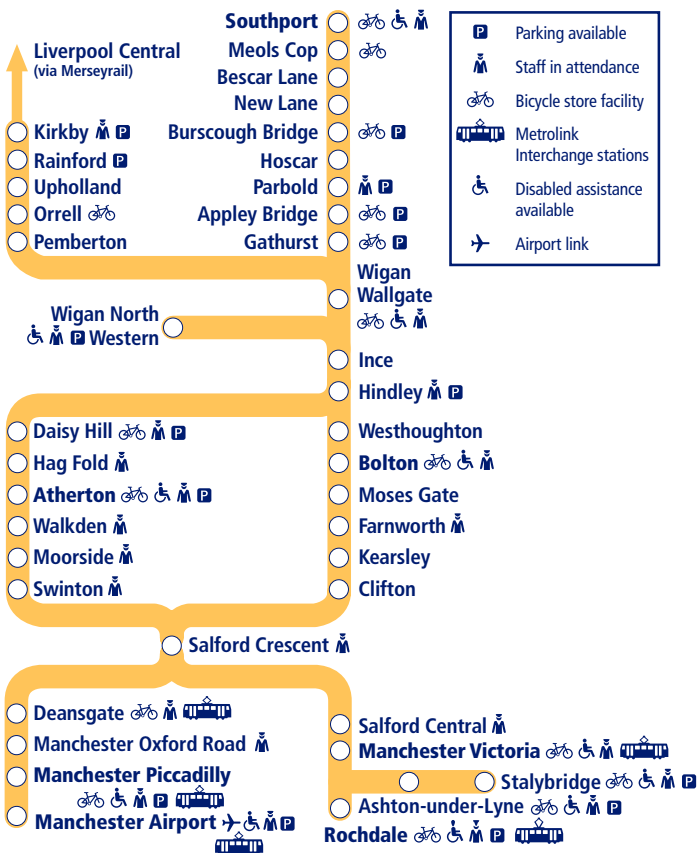

# Train times

15 May - 17 July 2022

14

## Manchester to Southport and Kirkby

NORTHERN

Go do your thing

This timetable is a summary of train services between **Southport/Kirkby** and **Manchester/Stalybridge**.

Other services run between **Bolton and Manchester** (Timetable 11), and **Manchester Piccadilly and Manchester Airport**.

## How to read this timetable

Look down the left hand column for your departure station. Read across until you find a suitable departure time. Read down the column to find the arrival time at your destination. Through services are shown in bold type (this means you won't have to change trains). Connecting services are shown in light type. If you travel on a connecting service, change at the next station shown in bold or if you arrive on a connecting service, change at the last station shown in bold, unless a footnote advises otherwise.