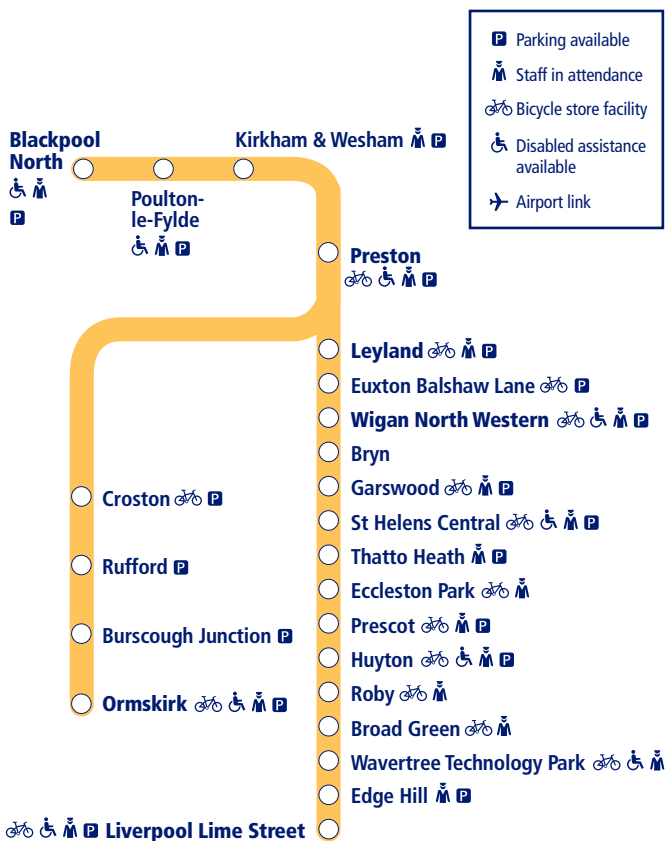

## Liverpool to Blackpool North and Preston to Ormskirk

NORTHERN

Go do your thing

This timetable shows Northern train services between **Blackpool, Preston, Wigan and Liverpool** and the complete train service between **Preston and Ormskirk**. Other trains run between **Preston and Wigan**.

## How to read this timetable

Look down the left hand column for your departure station. Read across until you find a suitable departure time. Read down the column to find the arrival time at your destination. Through services are shown in bold type (this means you won't have to change trains). Connecting services are shown in light type. If you travel on a connecting service, change at the next station shown in bold or if you arrive on a connecting service, change at the last station shown in bold, unless a footnote advises otherwise.