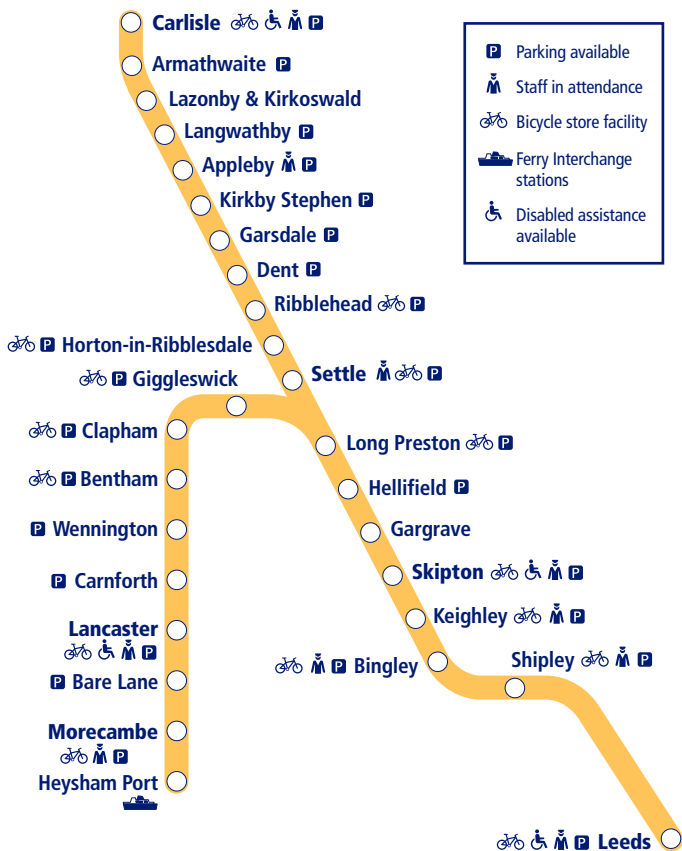

Train times

15 May – 10 December

7

Leeds to Carlisle Leeds to Morecambe/ Heysham Port

NORTHERN

Go do your thing

This timetable is a summary of our train services between **Leeds** and **Carlisle** and between **Leeds** and **Morecambe/Heysham Port**. Other trains also run between **Leeds** and **Skipton**.

How to read this timetable

Look down the left hand column for your departure station. Read across until you find a suitable departure time. Read down the column to find the arrival time at your destination. Through services are shown in bold type (this means you won't have to change trains). Connecting services are shown in light type. If you travel on a connecting service, change at the next station shown in bold or if you arrive on a connecting service, change at the last station shown in bold, unless a footnote advises otherwise.