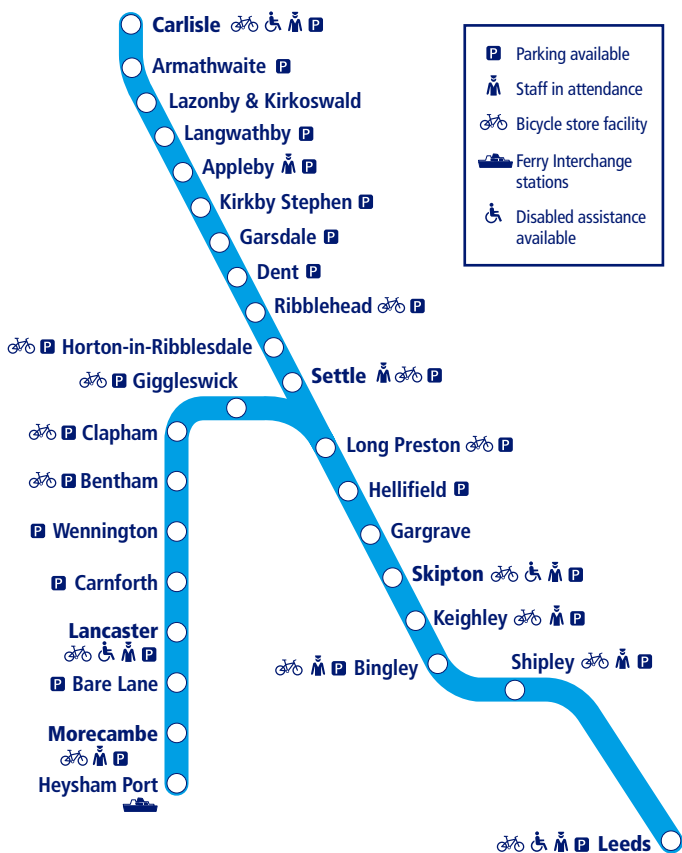

Train times

12 December 2021 –
14 May 2022

7

Leeds to Carlisle Leeds to Morecambe/ Heysham Port

This timetable is a summary of our train services between **Leeds** and **Carlisle** and between **Leeds** and **Morecambe/Heysham Port**. Other trains also run between **Leeds** and **Skipton**.

How to read this timetable

Look down the left hand column for your departure station. Read across until you find a suitable departure time. Read down the column to find the arrival time at your destination. Through services are shown in bold type (this means you won't have to change trains). Connecting services are shown in light type. If you travel on a connecting service, change at the next station shown in bold or if you arrive on a connecting service, change at the last station shown in bold, unless a footnote advises otherwise.