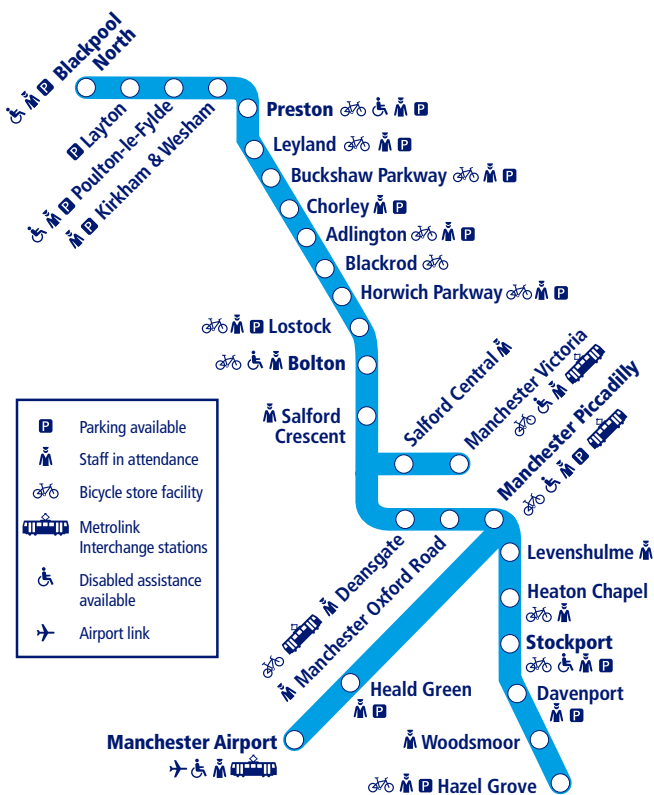

Train times

27

12 December 2021 –
14 May 2022

**Blackpool North to Manchester
Victoria/Manchester Airport.
Preston to Hazel Grove.**

NORTHERN

Go do your thing

This timetable shows all Northern services between **Blackpool North and Manchester**, including through services to **Manchester Airport**.

How to read this timetable

Look down the left hand column for your departure station. Read across until you find a suitable departure time. Read down the column to find the arrival time at your destination. Through services are shown in bold type (this means you won't have to change trains). Connecting services are shown in light type. If you travel on a connecting service, change at the next station shown in bold or if you arrive on a connecting service, change at the last station shown in bold, unless a footnote advises otherwise.