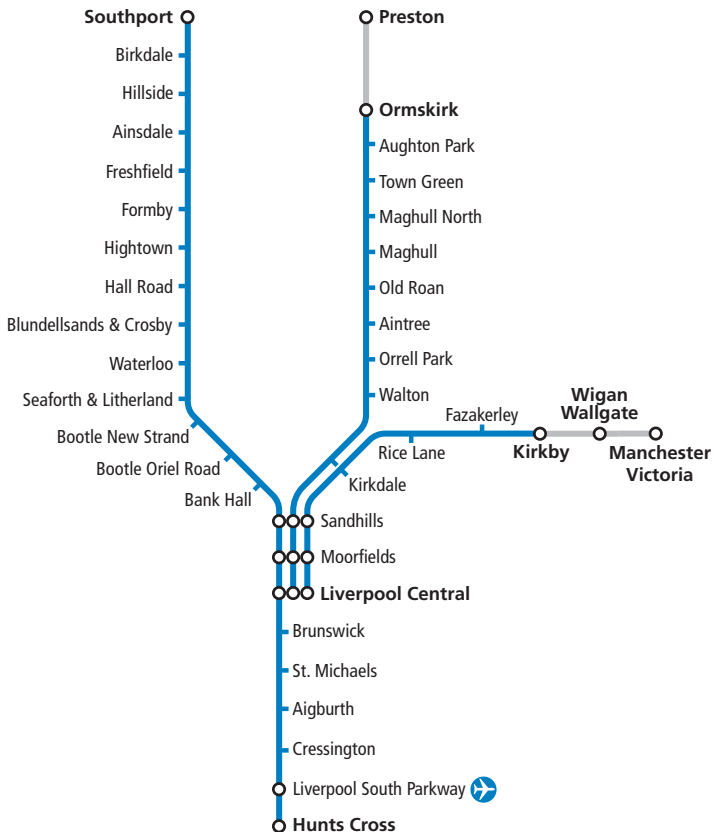

Valid from **26 September 2021**
until further notice

Train times

Northern Line

Hunts Cross or Liverpool – Southport

Liverpool to Kirkby/Ormskirk

Ormskirk – Preston

For details of trains between **Kirkby, Wigan and Manchester**,
please visit **National Rail Enquiries** - Nationalrail.co.uk
or **Northern Rail** - Northernrailway.co.uk

Showing all trains from **Hunts Cross** to **Southport** via **Liverpool South Parkway** and **Liverpool**

Additional trains run between **Hunts Cross** and **Liverpool Lime Street** via **Liverpool South Parkway** (see City Line Book 2)