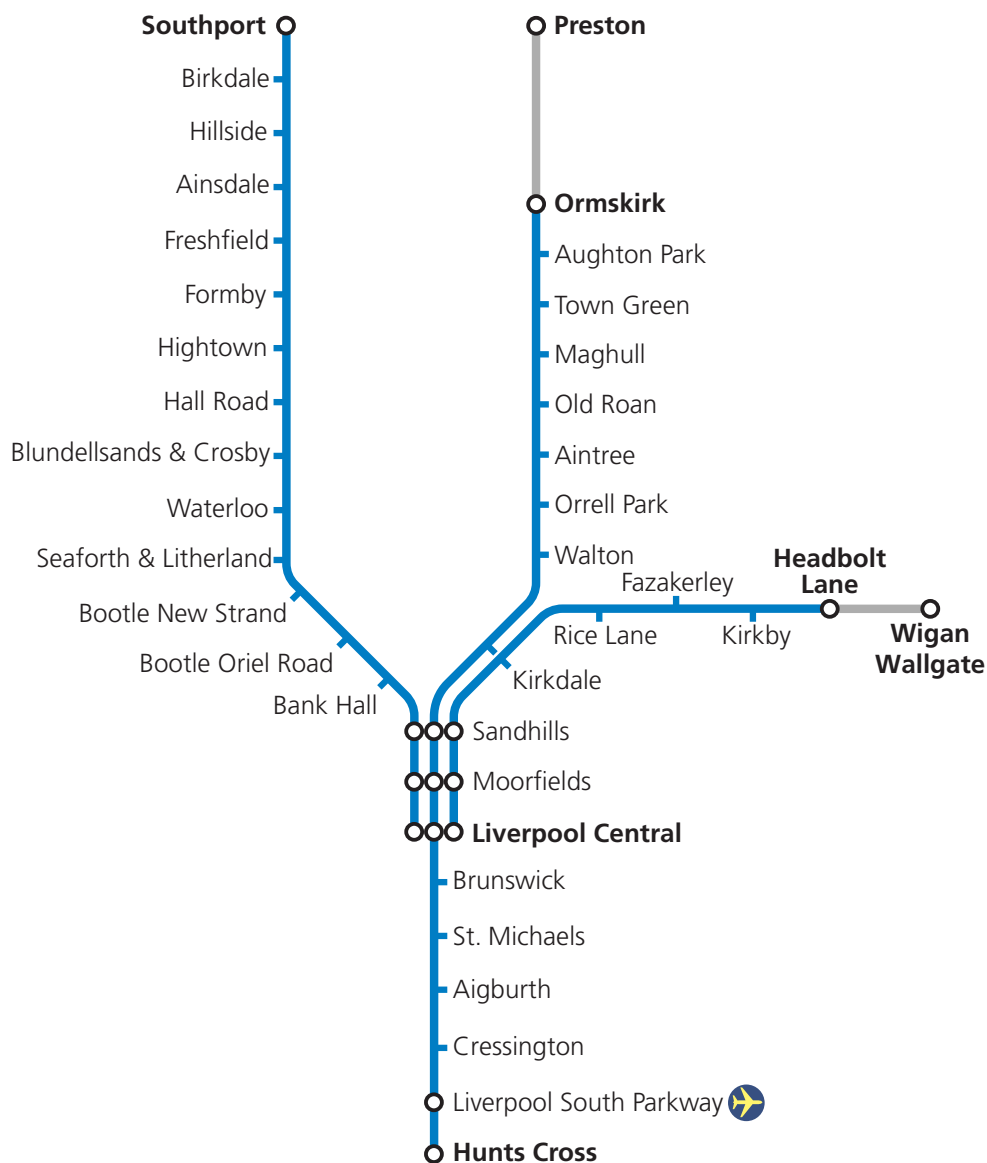

Valid from **17 May 2026**
until **further notice**

Train times

Northern Line

Liverpool – Southport (with connections for Hunts Cross)

Liverpool or Hunts Cross - Headbolt Lane or Ormskirk

Ormskirk – Preston

Headbolt Lane - Wigan - Manchester Victoria

Southport - Wigan - Manchester

Timetable Index

Travelling between:

Pages

Liverpool to/from Southport with connections for Hunts Cross

3 - 10

Hunts Cross/Liverpool to/from Ormskirk/Headbolt Lane

11 - 20

Liverpool to/from Ormskirk *with connections to Preston*

21 - 22

Liverpool to/from Headbolt Lane *with connections to Wigan and Manchester Victoria*

23 - 24

Southport to/from Wigan and Manchester

25 - 30