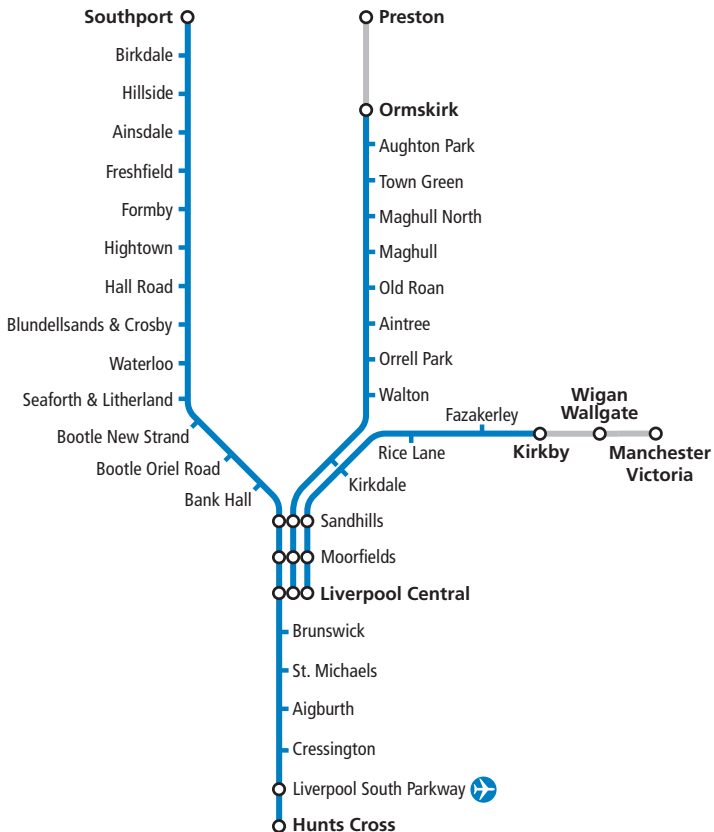

# Northern Line

Hunts Cross or Liverpool – Southport

Liverpool to Kirkby/Ormskirk

Ormskirk – Preston

For details of trains between **Kirkby, Wigan and Manchester**,  
please visit **National Rail Enquiries** - [Nationalrail.co.uk](http://Nationalrail.co.uk)  
or **Northern Rail** - [Northernrailway.co.uk](http://Northernrailway.co.uk)

# Showing all trains from **Hunts Cross** to **Southport** via **Liverpool South Parkway** and **Liverpool**

Additional trains run between **Hunts Cross** and **Liverpool Lime Street** via **Liverpool South Parkway** (see City Line Book 2)