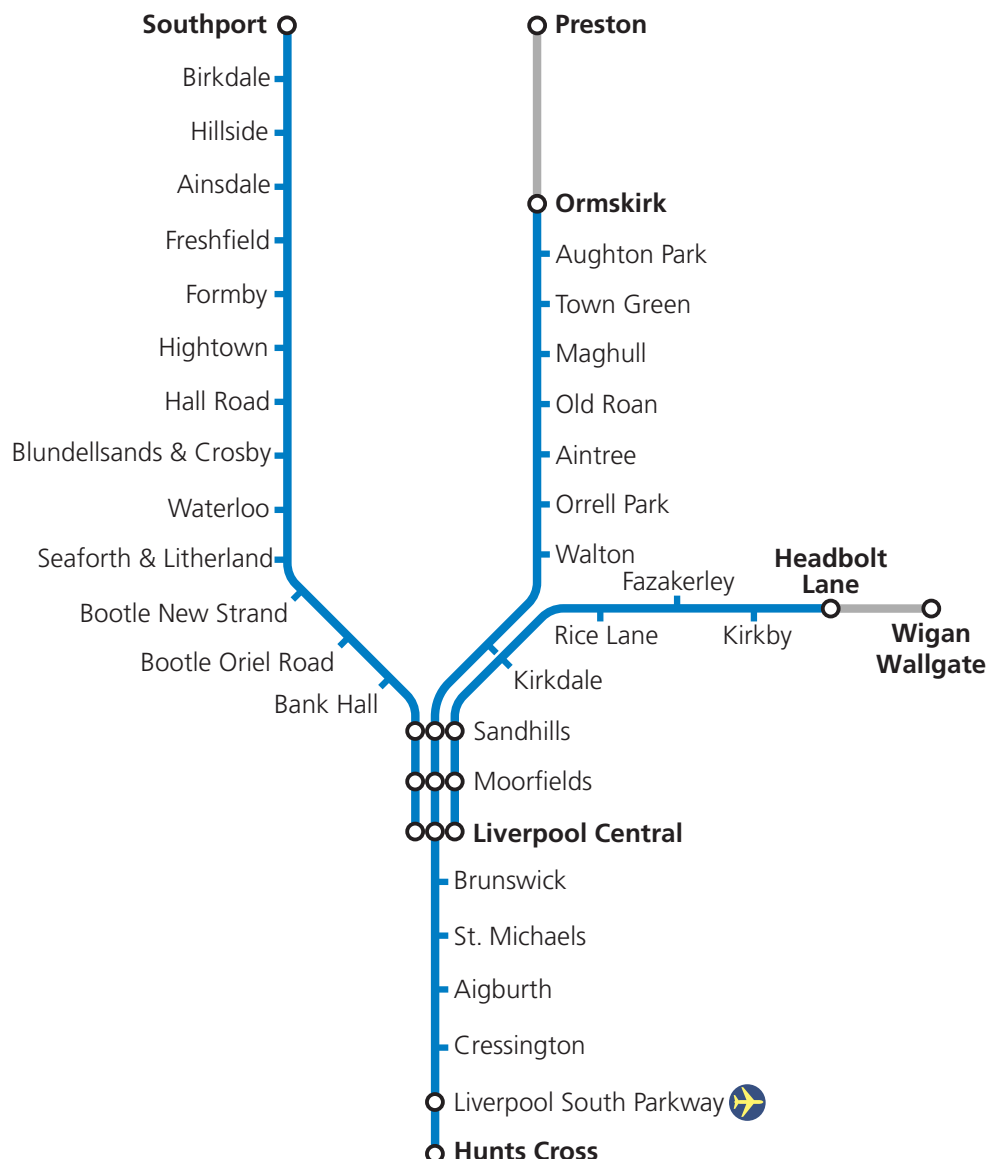

# Northern Line

Liverpool – Southport (with connections for Hunts Cross)

Liverpool or Hunts Cross – Headbolt Lane or Ormskirk

Ormskirk – Preston

Headbolt Lane – Wigan – Manchester Victoria

Southport – Wigan – Manchester