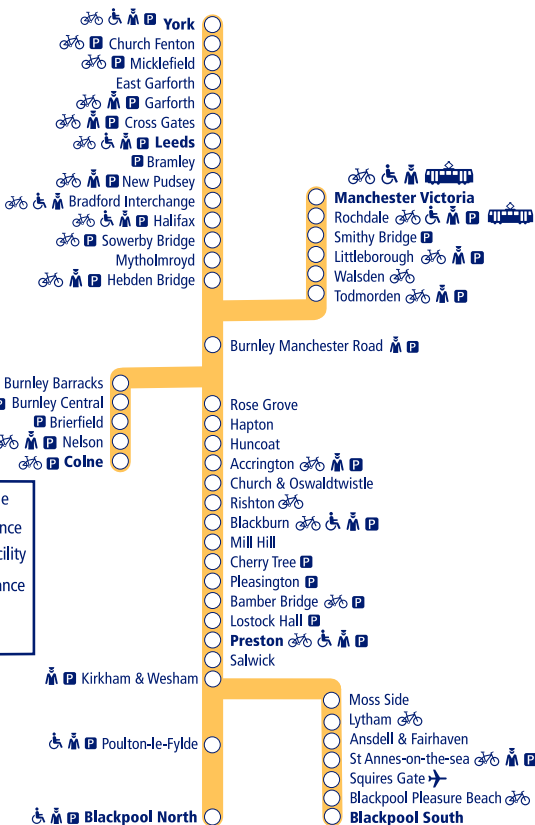

Train times

15 May – 10 December

9

York, Leeds and Colne to Preston and Blackpool

Parking available

Staff in attendance

Bicycle store facility

Disabled assistance available

Airport link

NORTHERN

Go do your thing

This timetable shows all our train services between **Colne and Preston/Blackpool**, and between **York/Leeds and Blackpool**. For trains between **Clitheroe, Blackburn and Manchester Victoria** see Timetable 12. The Northern service between **Blackpool and Preston** is shown in Timetable 13.

How to read this timetable

Look down the left hand column for your departure station. Read across until you find a suitable departure time. Read down the column to find the arrival time at your destination. Through services are shown in bold type (this means you won't have to change trains). Connecting services are shown in light type. If you travel on a connecting service, change at the next station shown in bold or if you arrive on a connecting service, change at the last station shown in bold, unless a footnote advises otherwise.

TrainTracker™

For up to date travel information and live departures direct to your mobile, text your station **name** or **location code** to **8 49 50**.

Customers with disabilities or restricted mobility are encouraged to contact our **Customer Experience Centre** who will book assistance for you.