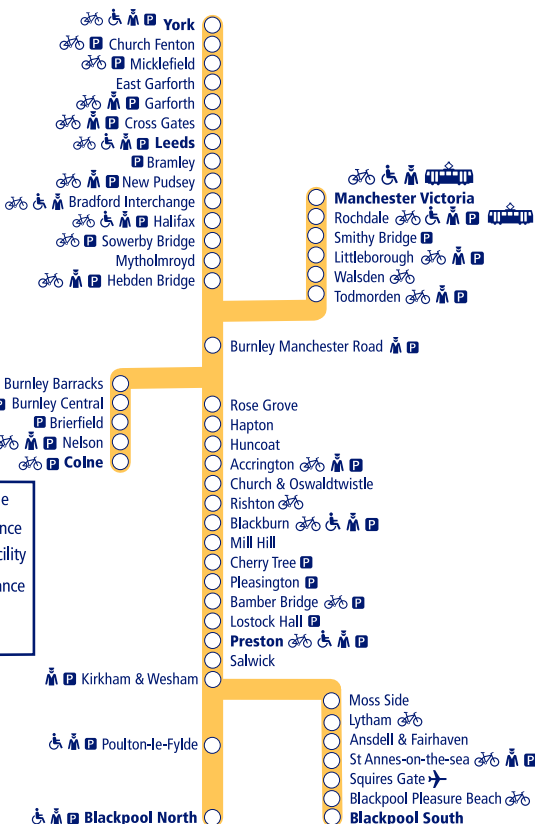

NORTHERN

9

Train times

May 16 2021 –
December 11 2021

York, Leeds and Colne to Preston and Blackpool

P Parking available

Staff Staff in attendance

Bicycle Bicycle store facility

Disabled Disabled assistance available

Airport Airport link

This timetable shows all our train services between **Colne and Preston/Blackpool**, and between **York/Leeds and Blackpool**. For trains between **Clitheroe, Blackburn and Manchester Victoria** see Timetable 12. The Northern service between **Blackpool and Preston** is shown in Timetable 13.

How to read this timetable

Look down the left hand column for your departure station. Read across until you find a suitable departure time. Read down the column to find the arrival time at your destination. Through services are shown in bold type (this means you won't have to change trains). Connecting services are shown in light type. If you travel on a connecting service, change at the next station shown in bold or if you arrive on a connecting service, change at the last station shown in bold, unless a footnote advises otherwise.

TrainTracker™

For up to date travel information and live departures direct to your mobile, text your station **name** or **location code** to **8 49 50**.

Customers with disabilities or restricted mobility are encouraged to contact our **Customer Experience Centre** who will book assistance for you.