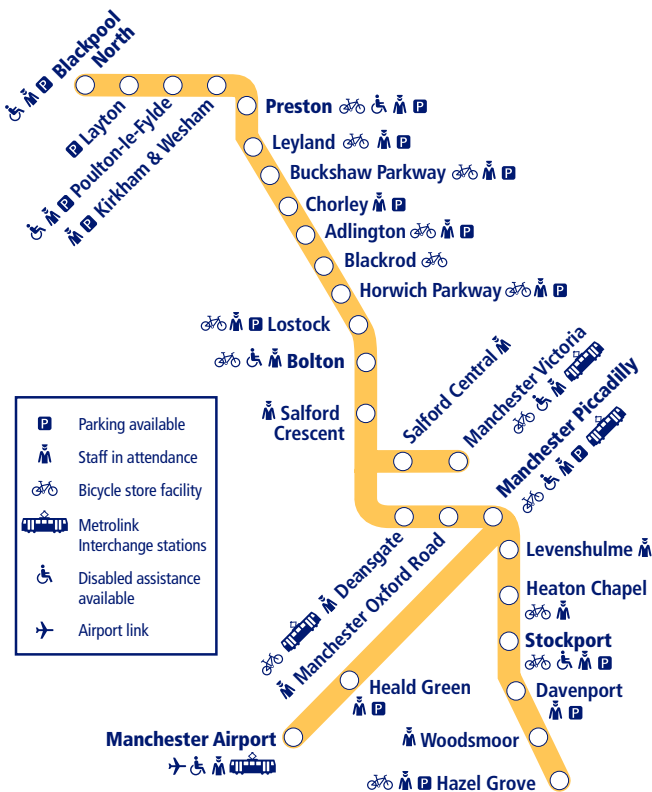

NORTHERN

27

Train times

May 16 2021 –
December 11 2021

Blackpool North to Manchester Victoria/Manchester Airport. Preston to Hazel Grove.